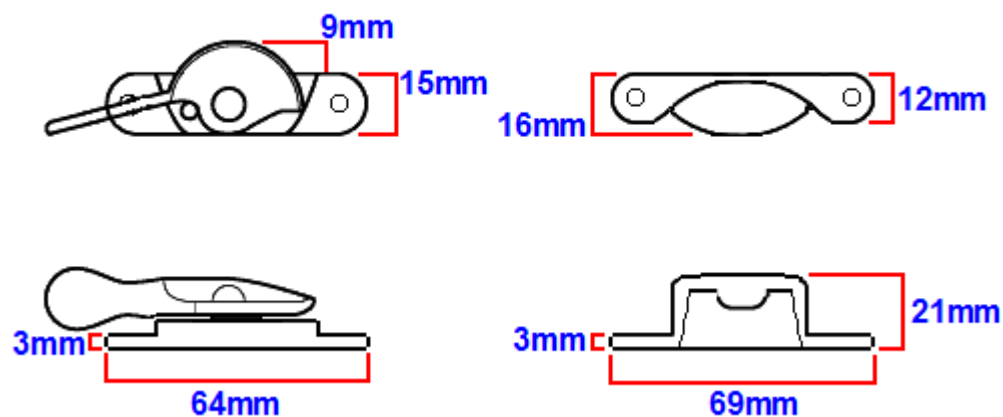


Narrow Locking Fitch Fastener - For Double Glazed Sash Windows - Satin Chrome

Product Images

Description

- Narrow pattern locking fitch fastener for sliding sash windows
- Narrow back plate pattern is designed for use on modern double glazed sliding sash windows with very narrow meeting rails
- 13mm deep back plate
- Lockable via alun key and grub screw - when the grub screw is protruding from the back plate, the arm can not be twisted open
- When the fastener is in the closed position (when the arm is engaged in the receiver plate by twisting it through 180 degrees) the sliding sash

window can not be opened

Finish

- Satin chrome

Dimensions

20970.1 Dimension On Diagram

Receiver Plate Depth	13mm	A
Receiver Plate Length	67mm	B
Back Plate Depth	15mm	C
Back Plate Length	67mm	D

Important Info Before You Buy

- Suitable for wooden sliding sash windows
- This style of fastener is suitable for sash windows with flush fitting meeting rails (Where the two sashes meet in the middle they must be level or very close)
- Comes supplied with fixing screws, alun key and grub screw
- Sold individually

Products in this set

 20970.1 - Narrow Locking Fitch Fastener - For Double Glazed Sash Windows - Satin Chrome - Each