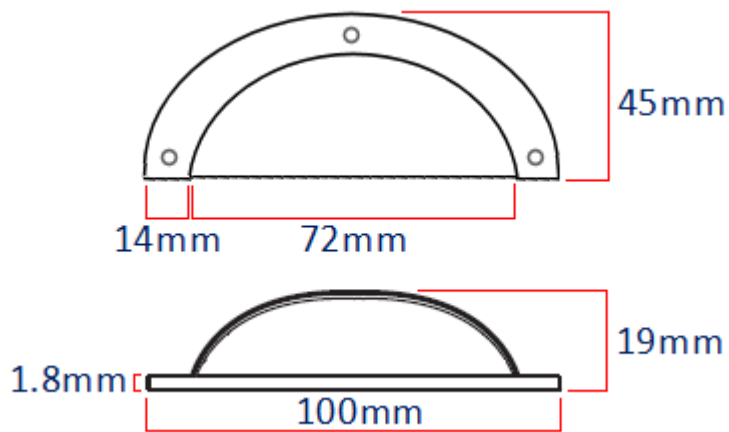


Half Moon Shaped Cup Handle - Polished Chrome

Product Images

Description

- 21220.1 - a traditional half moon shape cup handle.
- Traditional face fix design via supplied wood screws.
- Shiny polished chrome finish.
- This popular, classic design handle is suitable for use in traditional areas including, kitchen cabinet doors, wardrobes, cupboard doors and drawers.

- Also suitable for use as a sash handle to lift up a sliding sash window.

Size Details

Item Code	Width	Height	Projection	Material Thickness
21220.1	100mm	45mm	19mm	1.8mm

Base Material

- Made from solid brass.

Usage

- Suitable for internal or external use.

[external](#)use.

Unit Of Sale

- This cabinet handle is sold individually - (Each)

Products in this set

43581.1 - Half Moon Shape - Face Fix Cup Handle - 100mm Width - Polished Chrome - (Each)