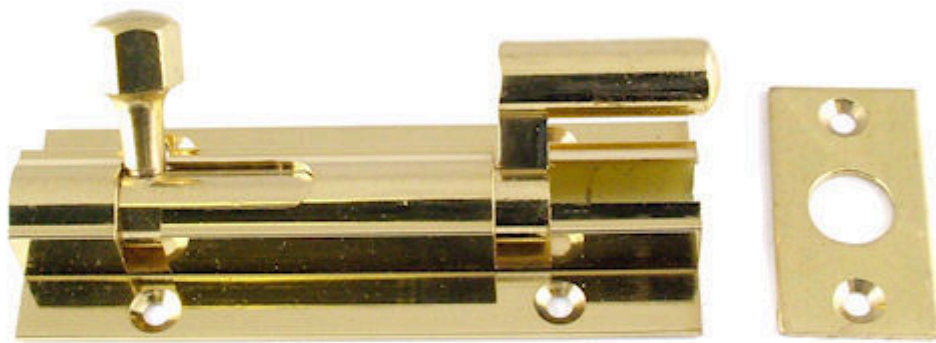

Traditional Style Barrel Bolt Necked Style - Polished Brass (Lacquered)

Product Images

Description

Traditional style barrel bolt necked pattern for use on outward opening doors, available in four sizes, 102mm x 38mm or 153mm x 38mm or 203mm x 38mm or 254mm x 38mm - Polished brass

Products in this set

21335.3 - Traditional Style Barrel Bolt Necked Style - Polished Brass (Lacquered) - 203mm x 38mm - Each

21335.1 - Traditional Style Barrel Bolt Necked Style - Polished Brass (Lacquered) - 103mm x 38mm - Each

21335.2 - Traditional Style Barrel Bolt Necked Style - Polished Brass (Lacquered) - 153mm x 38mm - Each