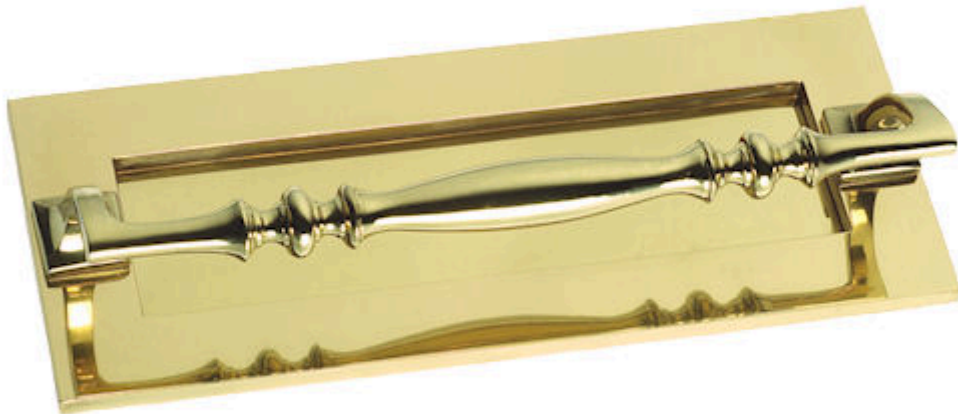

Plain Letter Plate With Grab Pull Handle - Polished Brass (Lacquered)

Product Images

Description

- Letter plate with grab handle.
- Designed so you can pull the door closed

Finish

- Polished brass

Dimensions

21399.1

Dimension On Diagram

Overall Plate Height

102mm

A

Overall Plate Width

254mm

B

E

Important Info Before You Buy

- Suitable for wooden doors
- Solid brass pull handle attached to help close door
- Sprung flap to keep letter plate closed
- Comes with fixing bolts and domed cover caps
- Matching letter tidy for inside of the door available

Products in this set

21399.1 - Plain Letter Plate With Grab Pull Handle - Polished Brass (Lacquered) - 254mm x 102mm - Each