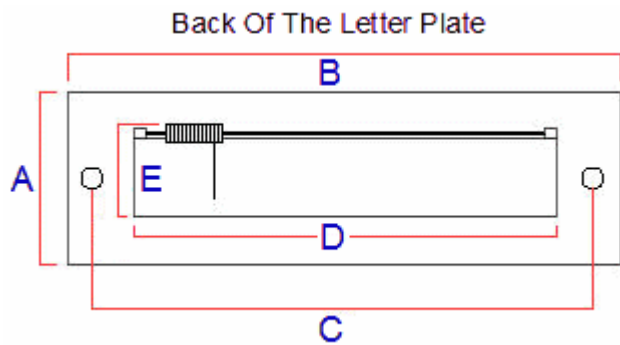

Plain Letter Plate With Grab Pull Handle - Polished Brass (Lacquered)

Product Images

Description

- Letter plate with grab handle.
- Designed so you can pull the door closed

Finish

- Polished brass

Dimensions

21399.1

Dimension On Diagram

Overall Plate Height

102mm

A

Overall Plate Width

254mm

B

Bolt centers

229mm

C

Aperture Width

203mm

D

Aperture Height (Including Spring)

66mm

Products in this set

21399.1 - Plain Letter Plate With Grab Pull Handle - Polished Brass (Lacquered) - 254mm x 102mm - Each