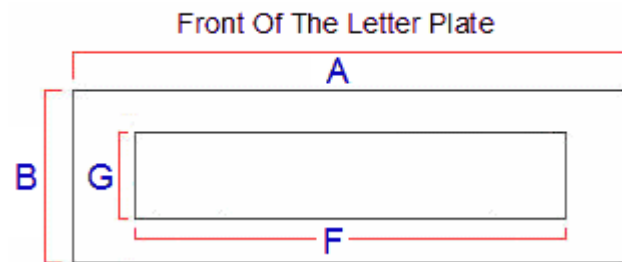

### Description

---

- 1930's Art Deco style, letter plate - 282mm x 89mm
- Stepped pattern

## Dimensions

- Overall Length (A) - 280mm
- Overall Height (B) - 89mm
- Bolt centers (C) - 232mm
- Internal Hole Width Required (D) - 210mm
- Internal Hole Height Required (Including Spring) (E) - 65mm
- Aperture Width Externally (F) - 200mm
- Aperture Height Externally (G) - 44mm