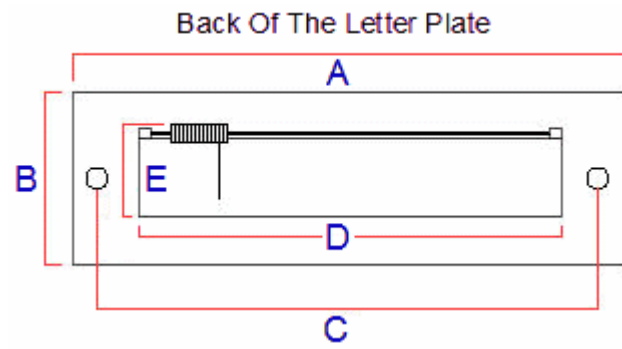

### Description

---

- 1930's Art Deco style, letter plate - 282mm x 89mm
- Stepped pattern

## Dimensions

- Overall Length (A) - 280mm
- Overall Height (B) - 89mm
- Bolt centers (C) - 232mm
- Internal Hole Width Required (D) - 210mm
- Internal Hole Height Required (Including Spring) (E) - 65mm
- Aperture Width Externally (F) - 200mm
- Aperture Height Externally (G) - 44mm