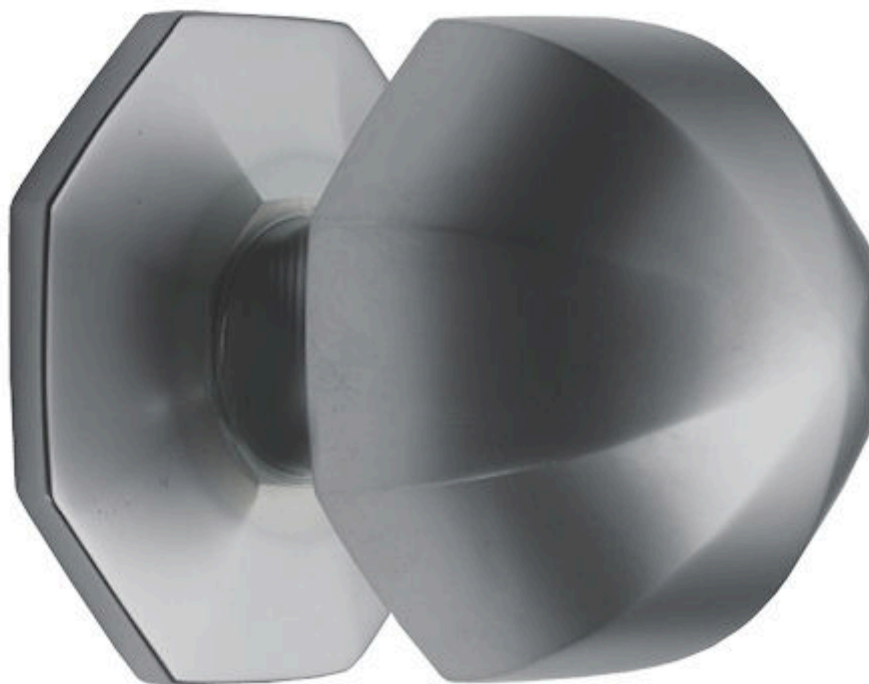

## Umbrella Pattern Centre Door Knob - Satin Chrome

### Description

---

centre front door knob

- Victorian style umbrella pattern
- Octagonal shape

### Finish

- Satin chrome

### Dimensions

- Knob Diameter - 57mm
- Base plate Diameter - 63mm