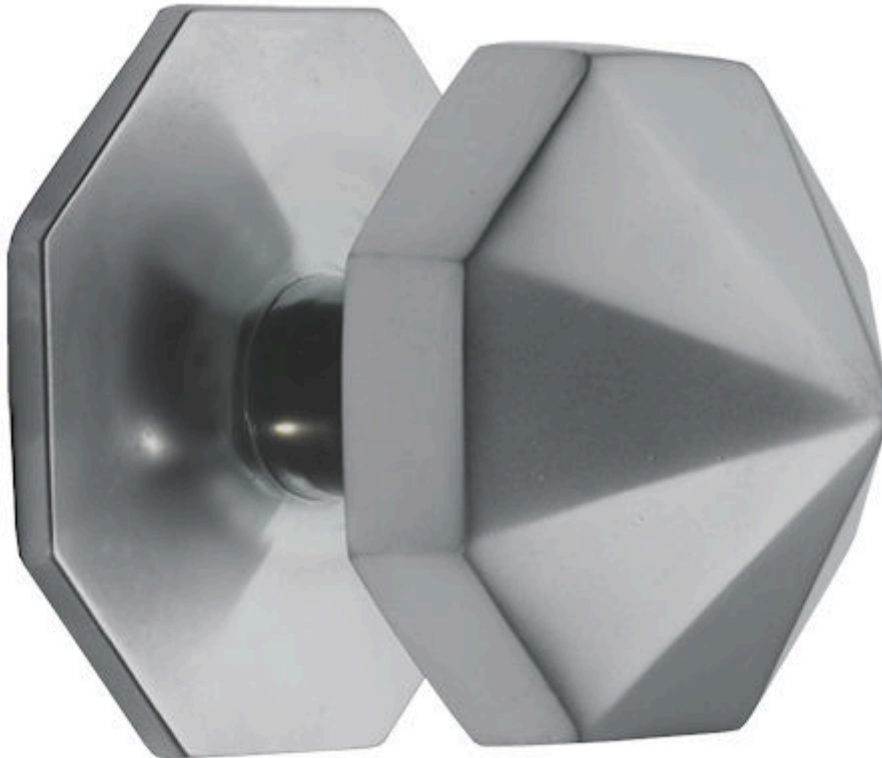

## Carousel Pattern Centre Door Knob - Satin Chrome

### Description

---

centre front door knob

- Victorian style carousel pattern

### Finish

- Satin Chrome

### Dimensions

- Knob Diameter - 60mm
- Base plate Diameter - 60mm