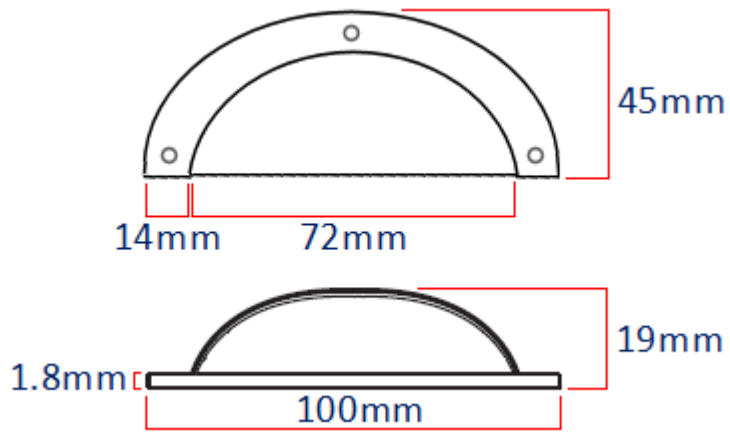


Half Moon Shaped Cup Handle - Brushed Satin Chrome

Product Images

Description

- Traditional half moon shape cup handle.
- Traditional face fix design via supplied wood screws.
- Brushed satin chrome plated finish.
- This popular, classic design handle is suitable for use in traditional areas including, kitchen cabinet doors, wardrobes, cupboard doors and drawers.
- Also suitable for use as a sash handle to lift up a sliding sash window.

Size Details

Item Code	Width	Height	Projection	Material Thickness
21519.1	100mm	45mm	19mm	1.8mm

Base Material

- Made from solid brass.

Finish Details

- Satin chrome.

Fixings

- This handle is face fixed to the door, drawer or window via traditional slotted wood screws.
- Supplied with matching raised head slotted screws.

Unit Of Sale

- This cabinet handle is sold individually - (Each).

Products in this set

43584.1 - Half Moon Shape - Face Fix Cup Handle - 100mm Width - Satin Chrome - (Each)