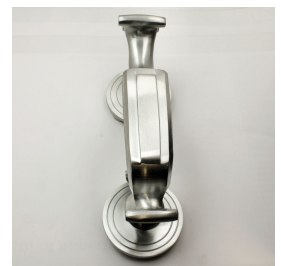

## Doctors Style Front Door Knocker - Satin Chrome

### Description

- Doctors style traditional front door knocker

#### Dimensions

Item Code 21531.1

Overall Length 195mm

<b>Knocker Backplate Diameter</b>	65mm
<b>Strike Plate Diameter</b>	65mm
<b>Projection From Door (At Furthest Point)</b>	82mm
<b>Bolt centers</b>	125mm

#### **Products in this set**

---

**21531.1 - Doctors Style Front Door Knocker - Satin Chrome - 197mm High - Each**