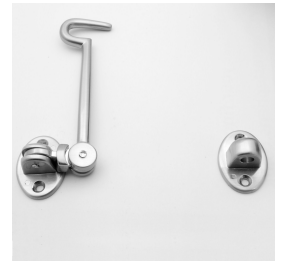

Cabin Hook Door Holder - Satin Chrome

Product Images

Short Description

Satin chrome cabin hook used to keep doors open - available in six sizes between 76mm - 305mm

Description

Satin chrome cabin hook used to keep doors open - available in six sizes between 76mm - 305mm

Products in this set

21551.1 - Cabin Hook Door Holder - Satin Chrome - 76mm - Each

21551.4 - Cabin Hook Door Holder - Satin Chrome - 200mm - Each

21551.2 - Cabin Hook Door Holder - Satin Chrome - 102mm - Each

21551.5 - Cabin Hook Door Holder - Satin Chrome - 254mm - Each

21551.3 - Cabin Hook Door Holder - Satin Chrome - 152mm - Each

21551.6 - Cabin Hook Door Holder - Satin Chrome - 300mm - Each