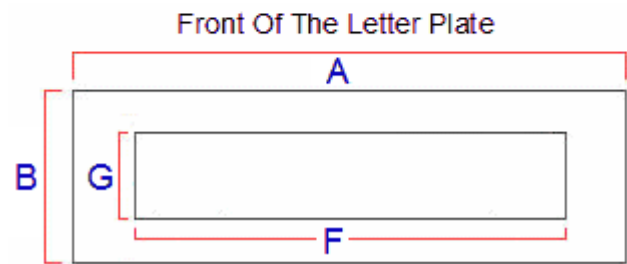


Art Deco Style Stepped Letter Plate - 310mm x 89mm - Satin Chrome

Product Images

Description

- Stepped pattern front door letter plate.
- Brushed satin chrome plated finish.
- 310mm x 89mm.
- Made from solid brass.
- Sprung loaded inward opening flap.

Finish

- Satin chrome

Dimensions

- Overall Length (A) - 310mm
- Overall Height (B) - 89mm
- Bolt centers (C) - 300mm
- Internal Hole Width Required (D) - 273mm
- Internal Hole Height Required (Including Spring) (E) - 65mm
- Aperture Width Externally (F) - 264mm
- Aperture Height Externally (G) - 45mm

Products in this set

21573.1 - High Quality Art Deco Style Stepped Letter Plate - 310mm x 89mm - Satin Chrome - Each