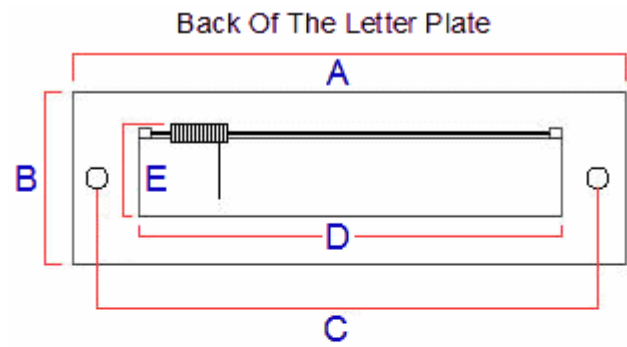


Art Deco Style Stepped Letter Plate - 310mm x 89mm - Satin Chrome

Product Images

Description

- Stepped pattern front door letter plate.
- Brushed satin chrome plated finish.
- 310mm x 89mm.
- Made from solid brass.
- Sprung loaded inward opening flap.

Finish

- Satin chrome

Dimensions

- Overall Length (A) - 310mm
- Overall Height (B) - 89mm
- Bolt centers (C) - 300mm
- Internal Hole Width Required (D) - 273mm
- Internal Hole Height Required (Including Spring) (E) - 65mm
- Aperture Width Externally (F) - 264mm
- Aperture Height Externally (G) - 45mm

Products in this set

21573.1 - High Quality Art Deco Style Stepped Letter Plate - 310mm x 89mm - Satin Chrome - Each