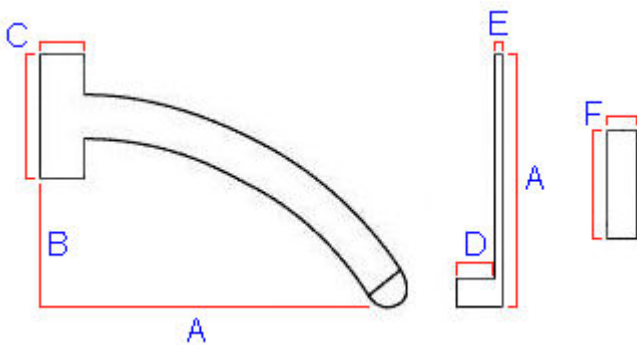

Fixed Quadrant Arm Stays For Fanlight Windows - Satin Chrome

Product Images

Description

- Fixed quadrant arm stays for fanlight windows
- The quadrant arms are fixed in position so when the fanlight is closed the stays will remain in position projecting from the window - SEE BELOW DIAGRAM

- When the fanlight window is in the open position it rests on the quadrant stays and restricts the window from opening too far - SEE BELOW DIAGRAM

Finish

- Matt chrome

Dimensions

Available in two lengths

- 21588.1 - 152mm
- 21588.2 - 203mm

21588.1

21588.2

Dimension On Diagram

Length Of Quadrant Stay	152mm	204mm	A
Height	40mm	55mm	B
Backplate Size	45mm x 17mm	45mm x 17mm	C
Tag Length	13mm	13mm	D
Thickness	4mm	4mm	E
Strike Plate	36mm x 10mm	36mm x 10mm	F