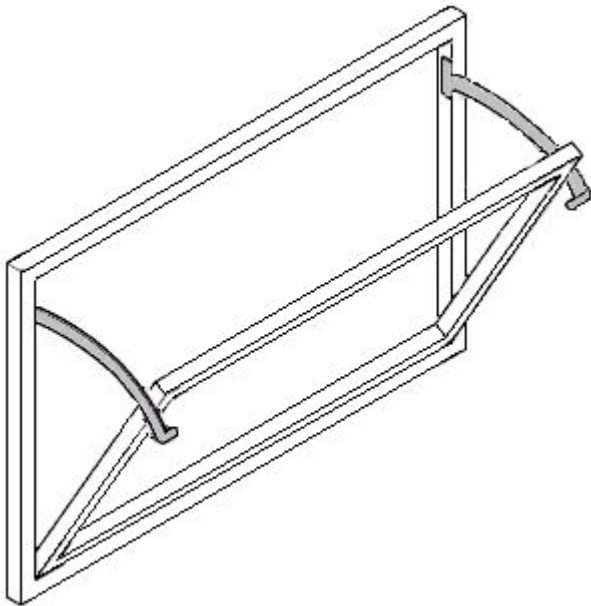

Fixed Quadrant Arm Stays For Fanlight Windows - Satin Chrome

Product Images

Description

- Fixed quadrant arm stays for fanlight windows
- The quadrant arms are fixed in position so when the fanlight is closed the stays will remain in position projecting from the window - SEE BELOW DIAGRAM

- When the fanlight window is in the open position it rests on the quadrant stays and restricts the window from opening too far - SEE BELOW DIAGRAM

Finish

- Matt chrome

Dimensions

Available in two lengths

- 21588.1 - 152mm
- 21588.2 - 203mm

21588.1

21588.2

Dimension On Diagram

Length Of Quadrant Stay	152mm	204mm	A
Height	40mm	55mm	B
Backplate Size	45mm x 17mm	45mm x 17mm	C
Tag Length	13mm	13mm	D
Thickness	4mm	4mm	E
Strike Plate	36mm x 10mm	36mm x 10mm	F