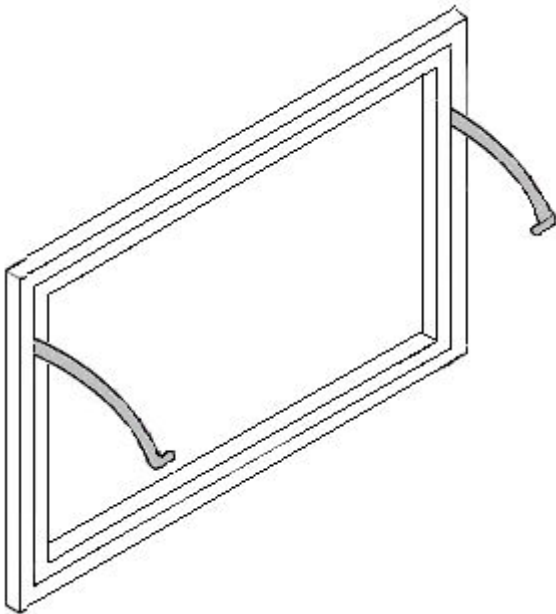

Fixed Quadrant Arm Stays For Fanlight Windows - Satin Chrome

Product Images

Description

- Fixed quadrant arm stays for fanlight windows
- The quadrant arms are fixed in position so when the fanlight is closed the stays will remain in position projecting from the window - SEE BELOW DIAGRAM

- When the fanlight window is in the open position it rests on the quadrant stays and restricts the window from opening too far - SEE BELOW DIAGRAM

Finish

- Matt chrome

Dimensions

Available in two lengths

- 21588.1 - 152mm
- 21588.2 - 203mm

21588.1

21588.2

Dimension On Diagram

Length Of Quadrant Stay	152mm	204mm	A
Height	40mm	55mm	B
Backplate Size	45mm x 17mm	45mm x 17mm	C
Tag Length	13mm	13mm	D
Thickness	4mm	4mm	E
Strike Plate	36mm x 10mm	36mm x 10mm	F