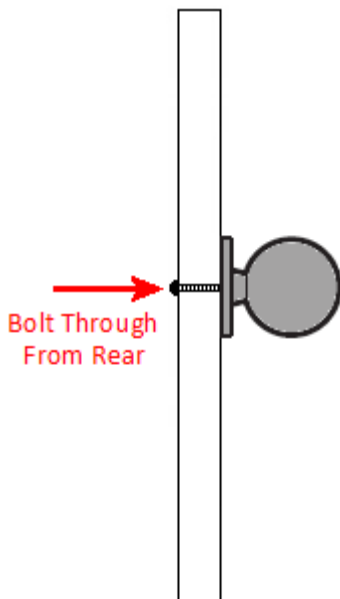


Solid Brass Mushroom Shape Cupboard Door Knobs - 4 Sizes - Antique Brass

Product Images

Description

- Heavy quality, traditional mushroom shape cupboard door knobs made from solid brass with an Dark Antique Brass finish.
- Heavy design, each knob is made from solid brass giving them a heavy luxurious feel.
- This popular design is ideal for use on classic or traditional units including, kitchen cabinet doors, wardrobes, cupboard doors and drawers.
- Available in 4 sizes from a small 20mm diameter up to a larger 38mm diameter.
- Dark Antique Brass finish - these cupboard knobs are an aged / tarnished brass effect which is dark brown colour.

Size Details

Item Code	Knob Diameter
21625.1	20mm
21625.2	25mm
21625.3	32mm
21625.4	38mm

Base Material

- Made from solid brass.

Finish Details

- Dark Antique Brass - A dark brown colour with golden highlights and visible brush marks in the surface of the item. Dark Antique Brass is an applied finish used to give brass items an aged, tarnished look.
- This item has been lacquered to help protect and maintain the antique finish.

Alternative Finishes Available

- Polished brass
- Polished chrome
- Satin chrome

Fixings

- This handle is fitted via a M4 bolt from the rear of the door / drawer - see below diagram.

- Bolt through fixings provide a superior strong fixing allowing this knob to be fitted to tall or heavy doors.
- Comes supplied with a 25mm long bolt - suitable for use on 18mm thick doors.