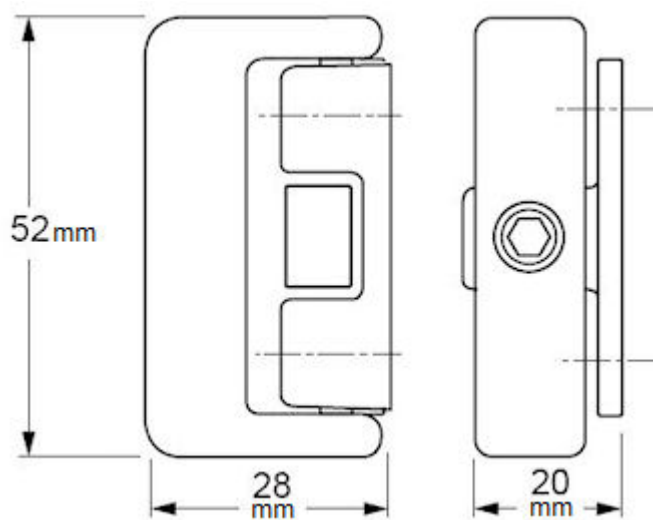


Casement Window Lock - White

Product Images

Description

- Flip over windows lock for hinged casement windows.
- Popular style of window lock, simple to fit, surface mounted.
- Quick simple action, flick over and twist grub screw with key to lock.
- Ideal for use on windows with narrow frames where there isn't room to fit other security products.
- This style lock is surface fixed on to the window section and is locked around the frame fixed staple by use of key.
- A clenching action helps to pull the window to the frame.
- **Keys sold separately**

Finish

- White

Dimensions

- Height - 52mm
- Width When Open / Unlocked - 28mm
- Width When Closed / Locked - 20mm

Important Info Before You Buy

- Suitable for wooden windows or metal windows.
- Suits standard outward opening casement windows only.
- Keys sold separately