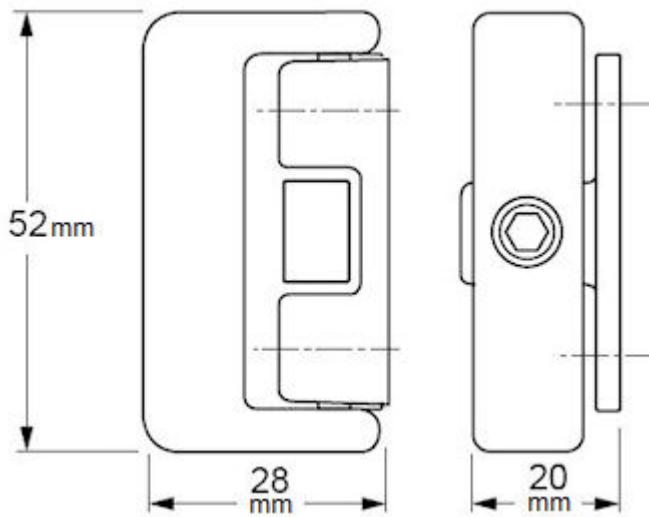


Casement Window Lock - White

Product Images

Description

- Flip over windows lock for hinged casement windows.
- Popular style of window lock, simple to fit, surface mounted.
- Quick simple action, flick over and twist grub screw with key to lock.
- Ideal for use on windows with narrow frames where there isn't room to fit other security products.
- This style lock is surface fixed on to the window section and is locked around the frame fixed staple by use of key.
- A clenching action helps to pull the window to the frame.
- **Keys sold separately**

Finish

- White

Dimensions

- Height - 52mm
- Width When Open / Unlocked - 28mm
- Width When Closed / Locked - 20mm

Important Info Before You Buy

- Suitable for wooden windows or metal windows.
- Suits standard outward opening casement windows only.
- Keys sold separately