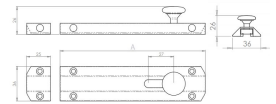

### Description

- Architectural heavy quality door bolts
- Suitable for inward and outward opening doors
- Available in four sizes

### Dimensions

	Width	Height	Length (A)
21778.1	36mm	26mm	100mm
21778.2	36mm	26mm	150mm