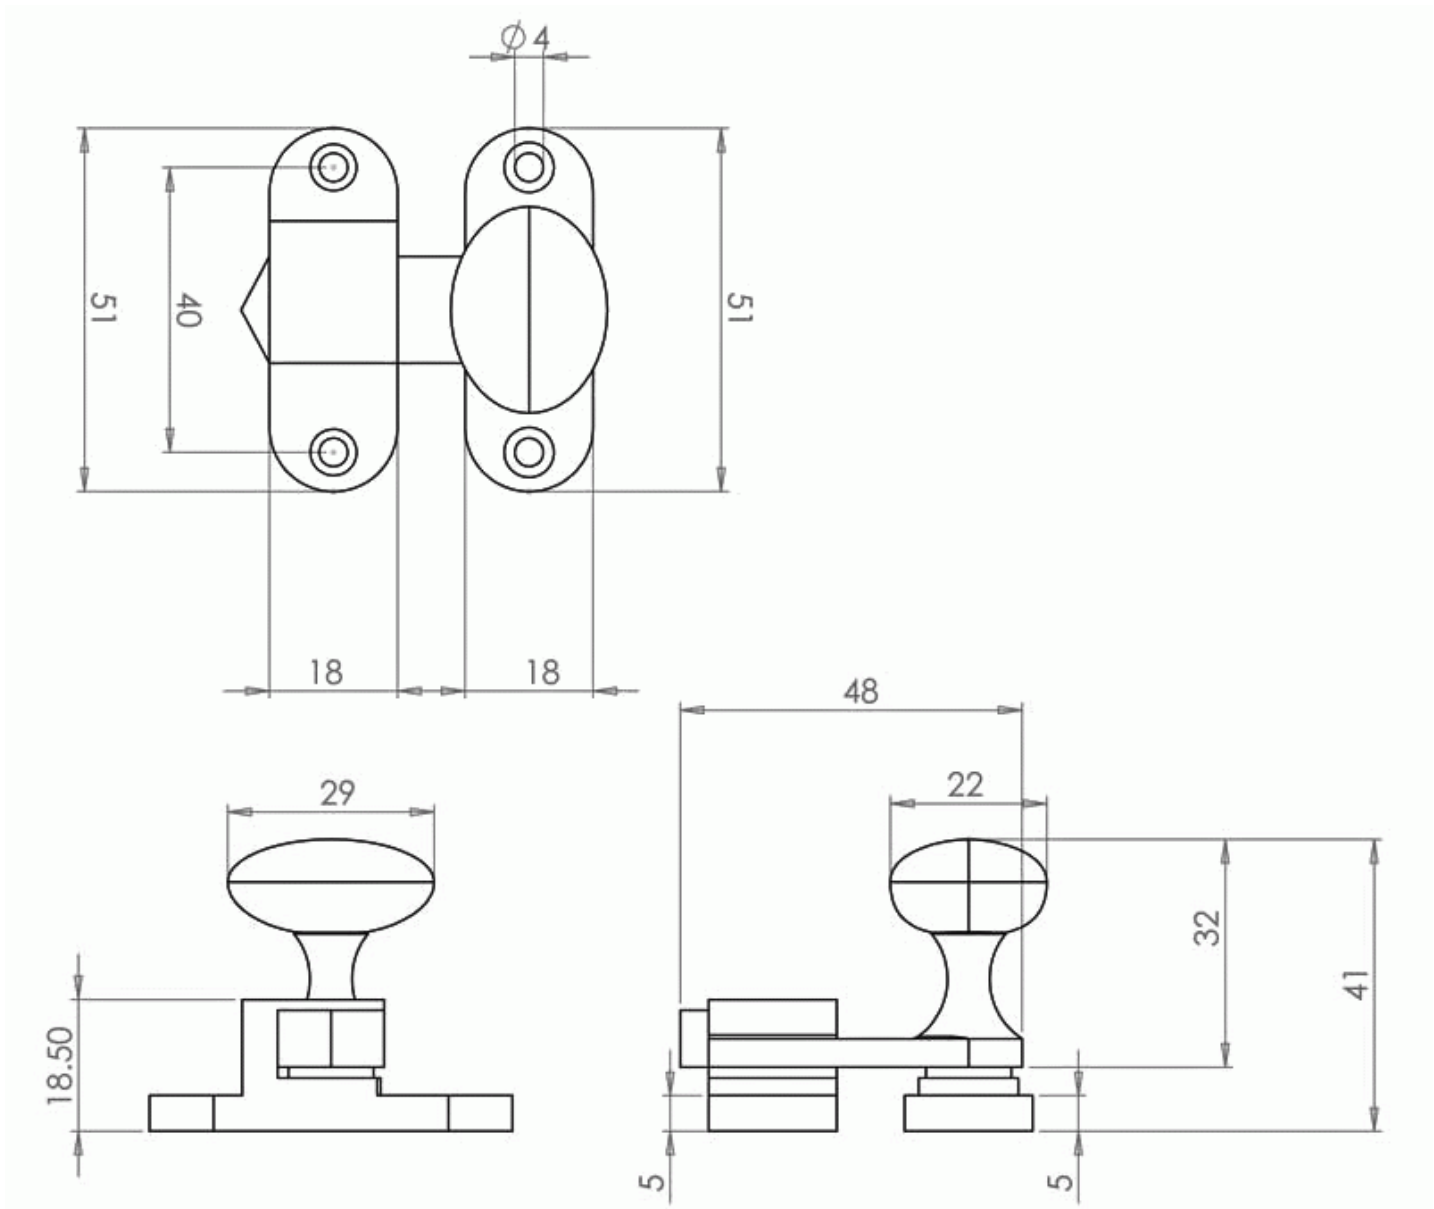

Throw Over Catch Suitable For Sliding Or Folding Doors - Polished Brass (Lacquered)

Product Images

Description

- Throw over catch heavy chunky style ideal for use on cupboard or cabinet doors also suitable for sliding or folding doors
- Polished brass
- Back plate 51mm x 18mm

Products in this set

21801.1 - Throw Over Catch Suitable For Sliding Or Folding Doors - Polished Brass (Lacquered) - Each