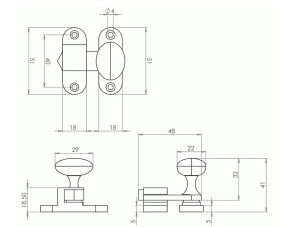

Throw Over Catch Suitable For Sliding Or Folding Doors - Polished Brass (Lacquered)

Product Images

Description

- Throw over catch heavy chunky style ideal for use on cupboard or cabinet doors also suitable for sliding or folding doors
- Polished brass
- Back plate 51mm x 18mm

Products in this set

21801.1 - Throw Over Catch Suitable For Sliding Or Folding Doors - Polished Brass (Lacquered) - Each