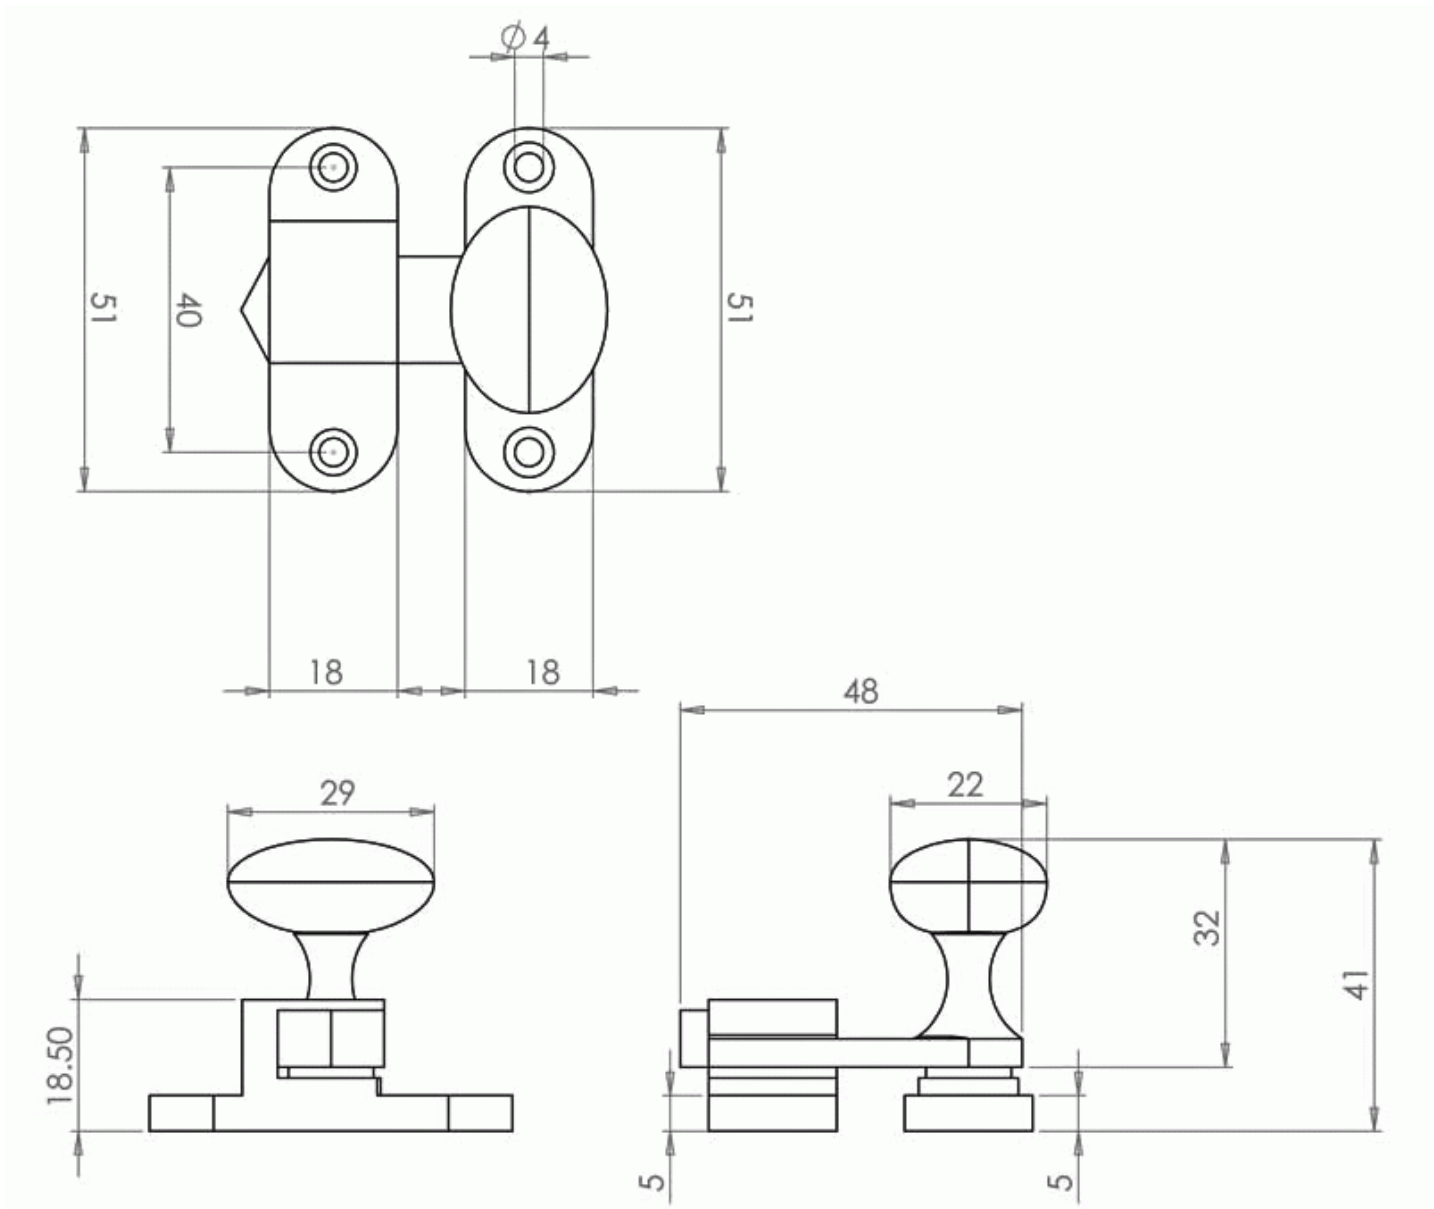

### Description

- Throw over catch heavy chunky style ideal for use on cupboard or cabinet doors also suitable for sliding or folding doors
- Polished chrome
- Back plate 51mm x 18mm