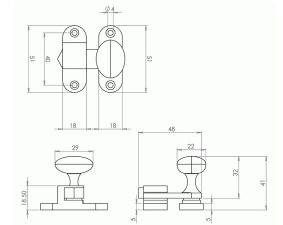

### Description

- Throw over catch heavy chunky style ideal for use on cupboard or cabinet doors also suitable for sliding or folding doors
- Polished chrome
- Back plate 51mm x 18mm