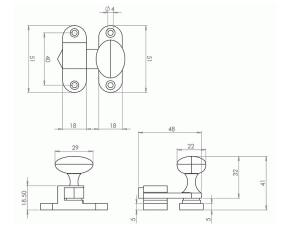

Throw Over Catch Suitable For Sliding Or Folding Doors - Polished Chrome

Product Images

Description

- Throw over catch heavy chunky style ideal for use on cupboard or cabinet doors also suitable for sliding or folding doors
- Polished chrome
- Back plate 51mm x 18mm

Products in this set

21802.1 - Throw Over Catch Suitable For Sliding Or Folding Doors - Polished Chrome - Each