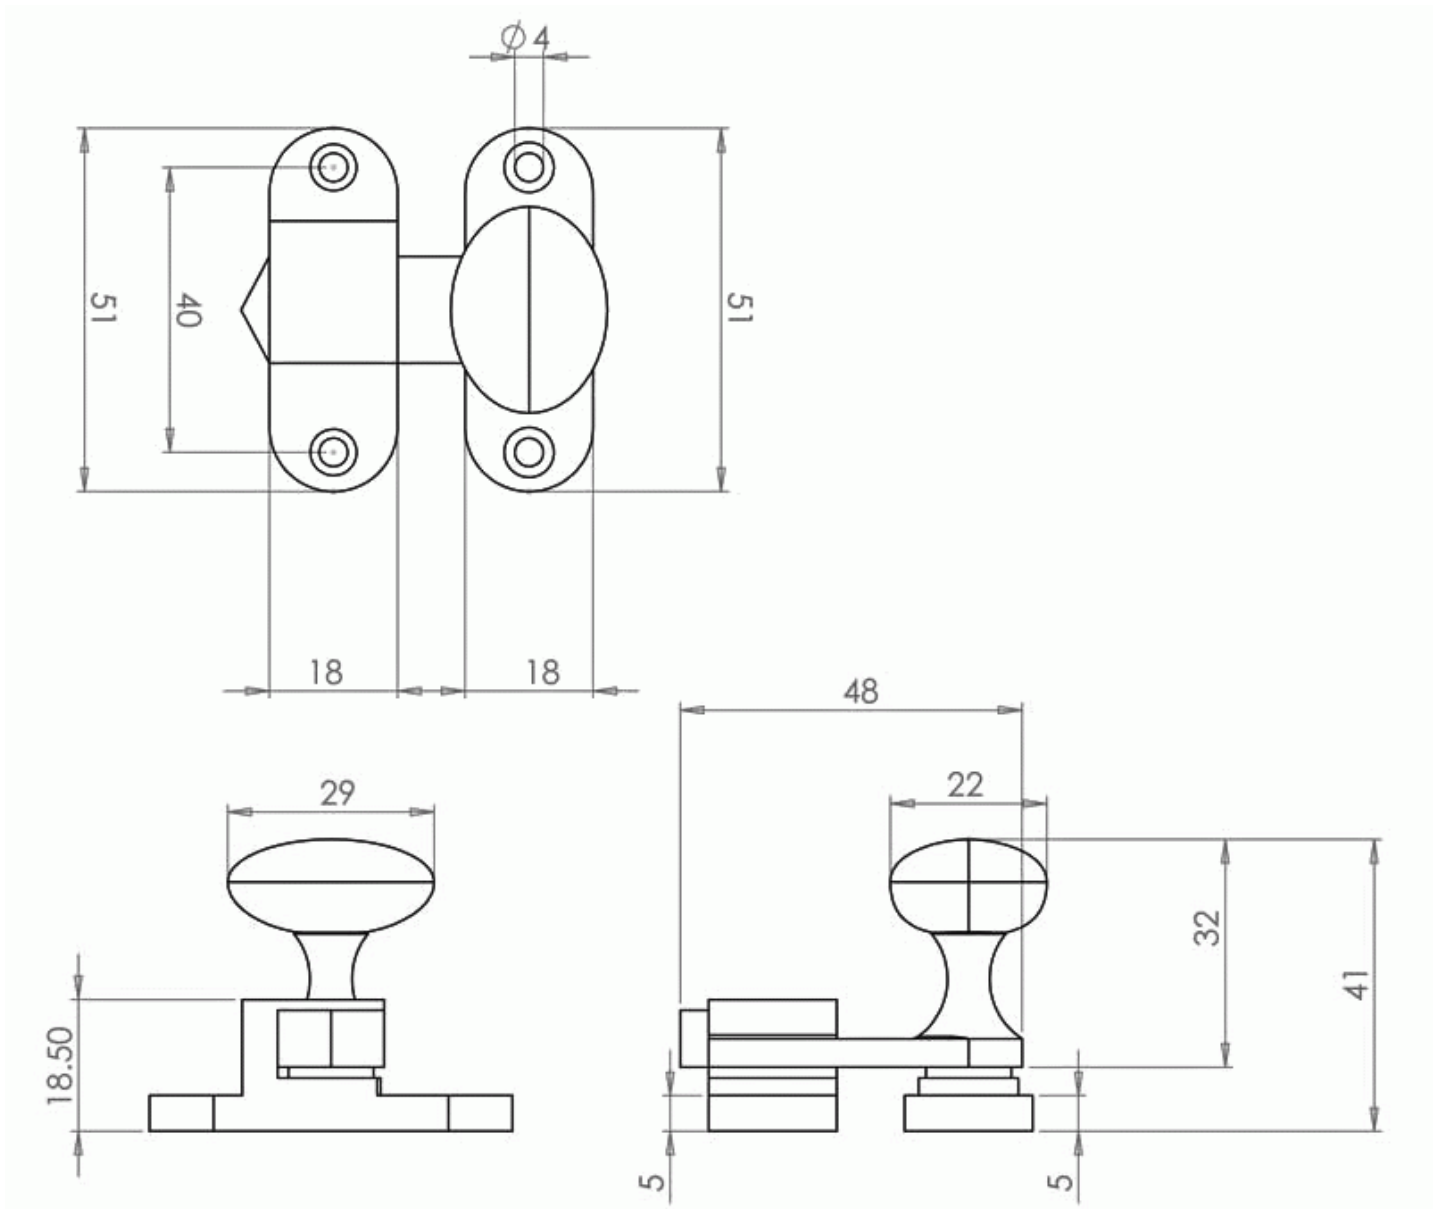

Throw Over Catch Suitable For Sliding Or Folding Doors - Polished Chrome

Product Images

Description

- Throw over catch heavy chunky style ideal for use on cupboard or cabinet doors also suitable for sliding or folding doors
- Polished chrome
- Back plate 51mm x 18mm

Products in this set

21802.1 - Throw Over Catch Suitable For Sliding Or Folding Doors - Polished Chrome - Each