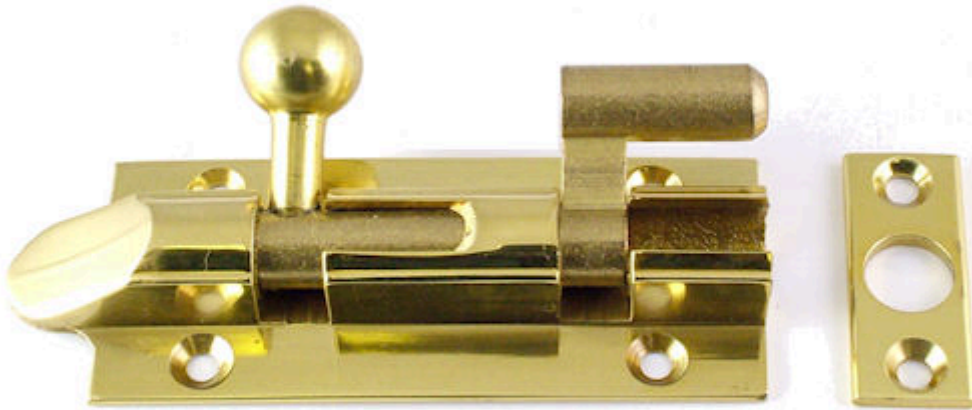

Ball Shape Necked Pattern Barrel Bolt - Polished Brass (Lacquered)

Product Images

Description

Polished brass ball shape bell pattern door bolt - 81mm x 33mm

Products in this set

21807.1 - Ball Shape Necked Pattern Barrel Bolt - 81mm x 33mm - Polished Brass (Lacquered) - Each