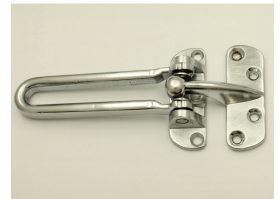

## Front Door Guard (Hotel Room Guard) - Satin Chrome

### Description

Front door guard

- Stronger alternative to standard security door chain
- Commonly seen and used on hotel rooms
- When the door is in the closed position, The female section folds over the male. When the door is opened, the male slides to the end of the female part restricting the door to opening approximately 3" allowing you to see who's at the door without having to compromise security by opening it fully

## Dimensions

- Fixing Back plate Height - 64mm
- Fixing Back plate Width - 23mm
- Length Of Female Receiver - 93mm

## Important Info Before You Buy

- The female part of this item is fixed to the door frame, The male part fixes to the door
- The female part of this item folds through 180 degrees so can fold flat back against the wall when not in use