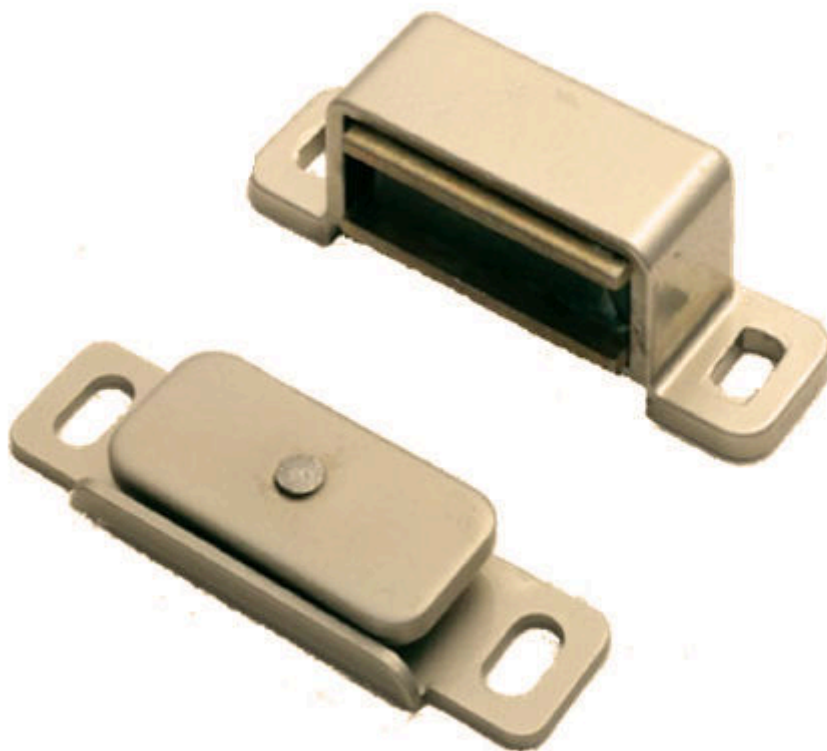

Strong Magnetic Catch For Cupboard Doors - 6kg Pull - Polished Brass Plated

Product Images

Description

Magnetic catch 46 x 15 x 14mm max pull 6.0kg - Electro plated brass finish

Products in this set

21811.1 - Strong Magnetic Catch For Cupboard Doors - 6kg Pull - Polished Brass Plated - Each