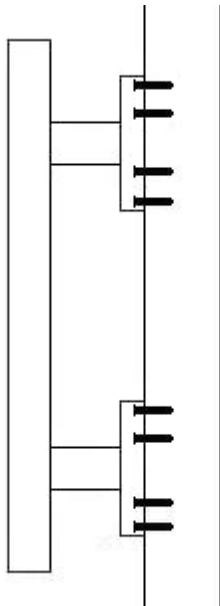

T-Bar Style Pull Handle With Face Fix Concealed Roses - Polished Chrome

Product Images

Description

- T-bar shape pull handle
- High architectural quality
- Made from solid brass - suitable for use on internal door and external entrance doors
- Face fix design via concealed roses (no screws seen when fitted) - see below diagram

Above diagram shows how a face fix pull handle is fitted to a wooden door

Finish

- Polished chrome

Dimensions

Important Info Before You Buy

- Suitable for wooden doors
- Pull handles are fitted to the PULL side of the door
- A finger plate (push plate) is fitted to the PUSH side of the door to help protect the door from wear
- [Click here for matching polished chrome finger plate](#)

Products in this set

21951.1 - T-Bar Style Pull Handle With Face Fix Concealed Roses - Polished Chrome - Each