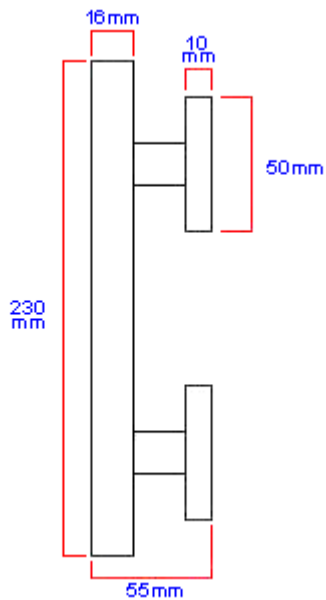

T-Bar Style Pull Handle With Face Fix Concealed Roses - Polished Chrome

Product Images

Description

- T-bar shape pull handle
- High architectural quality
- Made from solid brass - suitable for use on internal door and external entrance doors
- Face fix design via concealed roses (no screws seen when fitted) - see below diagram

Above diagram shows how a face fix pull handle is fitted to a wooden door

Finish

- Polished chrome

Dimensions

Important Info Before You Buy

- Suitable for wooden doors
- Pull handles are fitted to the PULL side of the door
- A finger plate (push plate) is fitted to the PUSH side of the door to help protect the door from wear
- [Click here for matching polished chrome finger plate](#)

Products in this set

21951.1 - T-Bar Style Pull Handle With Face Fix Concealed Roses - Polished Chrome - Each