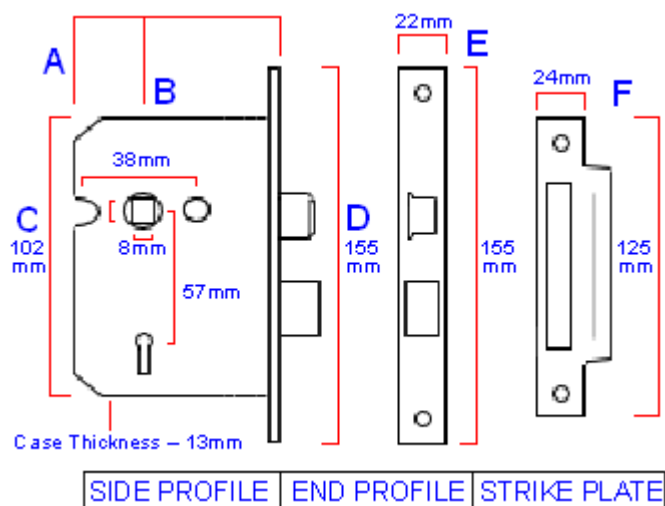

Operation

- Latch is withdrawn via a lever handle from either side of the door (handles sold separately).
- Deadbolt is locked and un-locked via the supplied cut keys.

Features

- Solid brass deadbolt and latch.
- Medium weight spring strength ideal for use with sprung lever furniture.
- Bolt through facility for bolt together fixing lever handles and accessories at 38mm centres.
- 8mm x 8mm spindle follower (to suit standard UK size spindles).
- Patented Easy turn latch reversal mechanism. - Latch can be reversed on site without taking the lock case apart.
- Reversible and adjustable strike plate.

Alternative Finishes Available

- Brass plated.
- Nickel plated.

Dimensions

- Available in one size only
- 76mm case depth with 57mm backset.

Item Code	Lock Case Depth (A)	Backset To Keyhole (B)
30050.1	64mm	44mm
30050.2	76mm	57mm