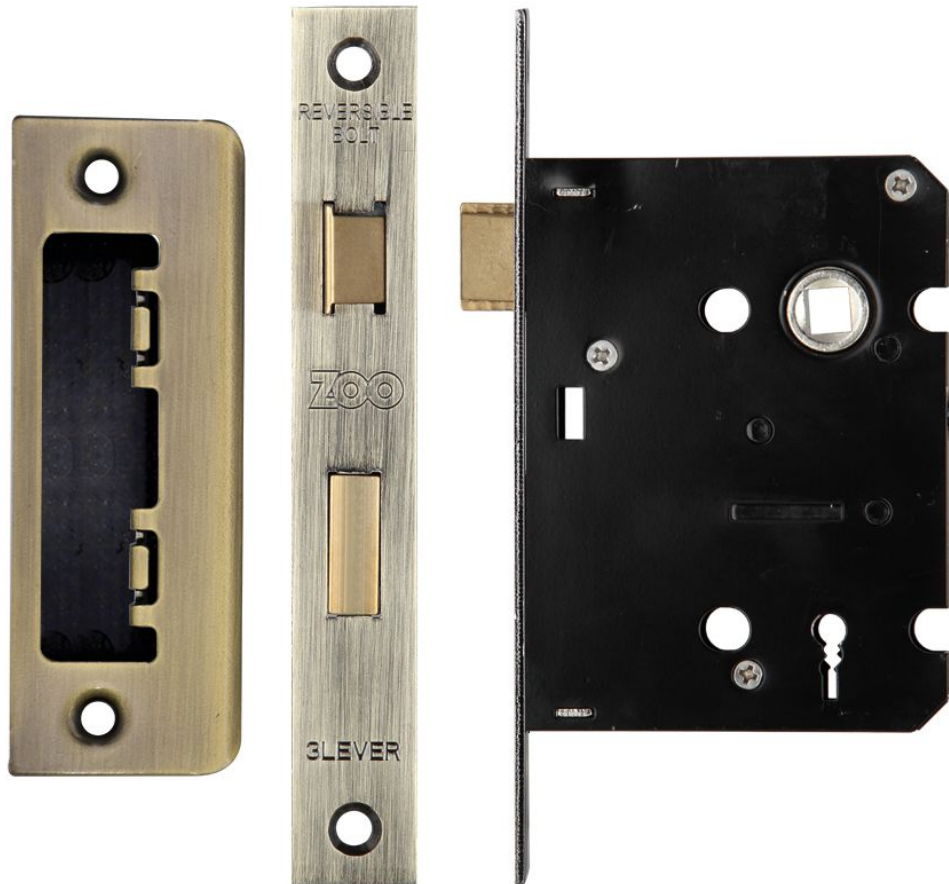

3 Lever Economy Mortice Sash Lock - CE / UKCA Marked - Fire Rated - Antique Brass

Product Images

Description

- Easy turn mortice sash lock.
- Basic style 3 lever cut keys - low level security.
- For use on doors that require door handles and need to be locked via a standard "chubb" style key.
- Must be used in conjunction with some form of door handle.
- Comes supplied with a Florentine bronze (antique finish) forend and frame mounted strike plate.

Operation

- Latch is withdrawn via a lever handle from either side of the door (handles sold separately).
- Deadbolt is locked and un-locked via the supplied cut keys.

Features

- Solid brass deadbolt and latch.
- Medium weight spring strength ideal for use with sprung lever furniture.
- Bolt through facility for bolt together fixing lever handles and accessories at 38mm centres.
- 8mm x 8mm spindle follower (to suit standard UK size spindles).
- Patented Easy turn latch reversal mechanism. - Latch can be reversed on site without taking the lock case apart.
- Reversible and adjustable strike plate.

Security Level

- Low security economy range.
- Suitable for use on internal doors in residential properties.
- Basic 2 lever cut key.

Finish

- Florentine bronze - (antique finish ideal for matching with bronze, and antique brass finish products).

Alternative Finishes Available

- Brass plated.
- Nickel plated.

Dimensions

- Available in one size only
- 76mm case depth with 57mm backset.

Item Code	Lock Case Depth (A)	Backset To Keyhole (B)
30050.1	64mm	44mm
30050.2	76mm	57mm