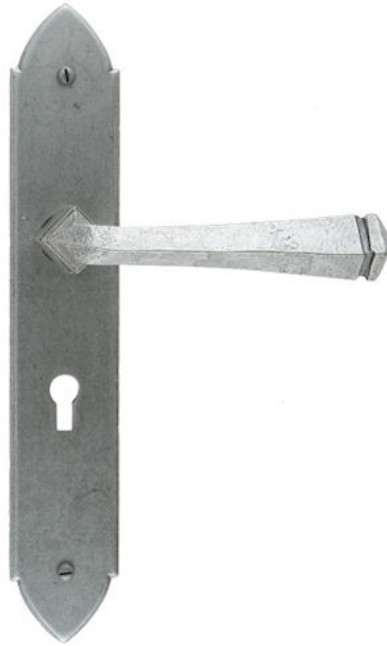

Gothic Lever Set - Pewter Patina

Product Images

Description

- The Gothic lever suite is apart of the From The Anvil collection, these door handles have a rustic finish pewter patina effect.
- Made from steel the handles are suitable for internal or external use.
- Ideal for use in traditional rustic properties
- Available in lock set (with keyholes), latch set (plain plates), bathroom set (with built in turn & emergency coin release) and a euro profile set (for use with euro profile cylinders)

Base Material

- Made from hand forged mild steel.

Finish Details

- The mild steel has an applied finish to create the pewter patina effect.
- The item is then dipped in a clear matt lacquer to help protect and maintain the finish.

Operation

- Both levers are unsprung and will require a heavy duty tubular latch to ensure the levers return to their starting position.

Back Plate Size

- 248mm x 45mm

Spindle Size

- 8mm x 8mm square - UK Standard.

Fixings

- Comes supplied with matching wood screws and spindle.

Usage

- Suitable for domestic use.
- Suitable for internal or external use.

Unit Of Sale

- Sold in pairs.
- (One pair consists of 1x left hand and 1x right hand)