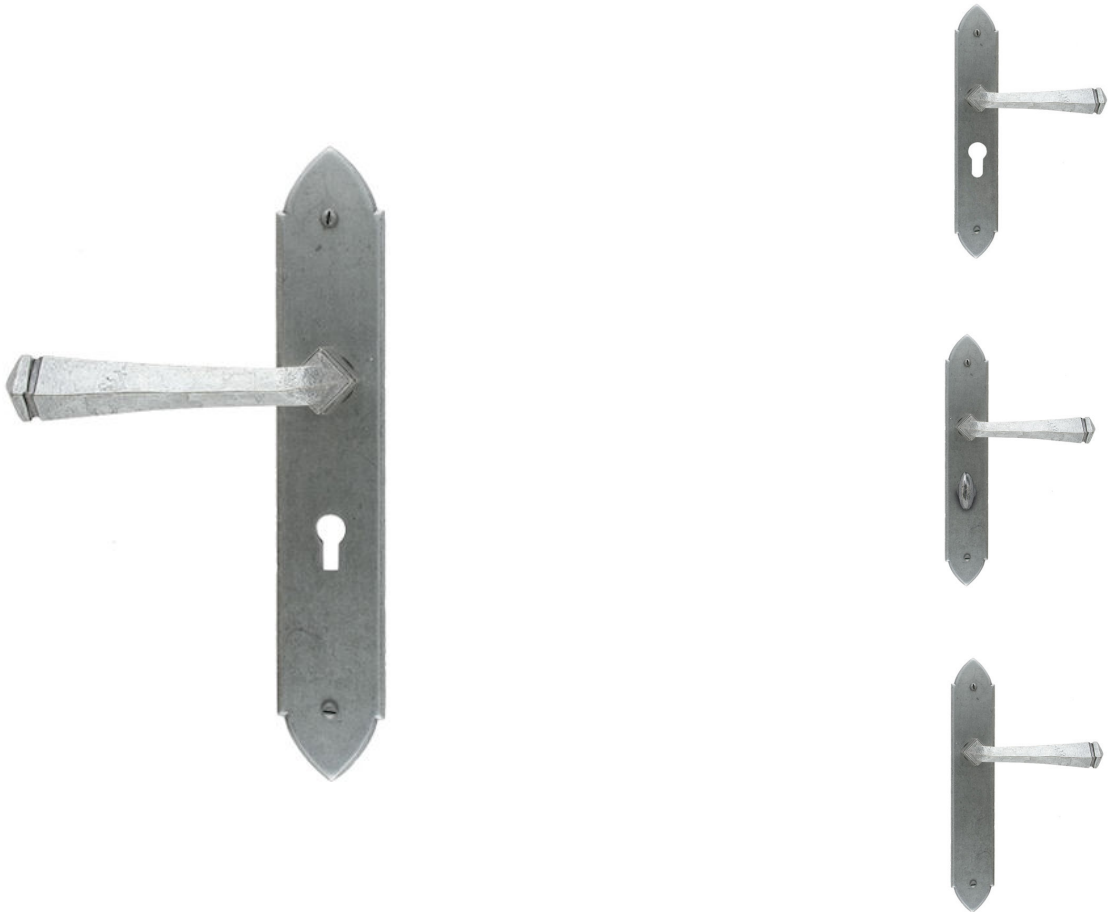

Gothic Lever Set - Pewter Patina

Product Images

Description

- The Gothic lever suite is apart of the From The Anvil collection, these door handles have a rustic finish pewter patina effect.
- Made from steel the handles are suitable for internal or external use.
- Ideal for use in traditional rustic properties
- Available in lock set (with keyholes), latch set (plain plates), bathroom set (with built in turn & emergency coin release) and a euro profile set (for use with euro profile cylinders)

Base Material

- Made from hand forged mild steel.

Finish Details

- The mild steel has an applied finish to create the pewter patina effect.
- The item is then dipped in a clear matt lacquer to help protect and maintain the finish.

Operation

- Both levers are unsprung and will require a heavy duty tubular latch to ensure the levers return to their starting position.

Back Plate Size

- 248mm x 45mm

Spindle Size

- 8mm x 8mm square - UK Standard.

Fixings

- Comes supplied with matching wood screws and spindle.

Usage

- Suitable for domestic use.
- Suitable for internal or external use.

Unit Of Sale

- Sold in pairs.
- (One pair consists of 1x left hand and 1x right hand)