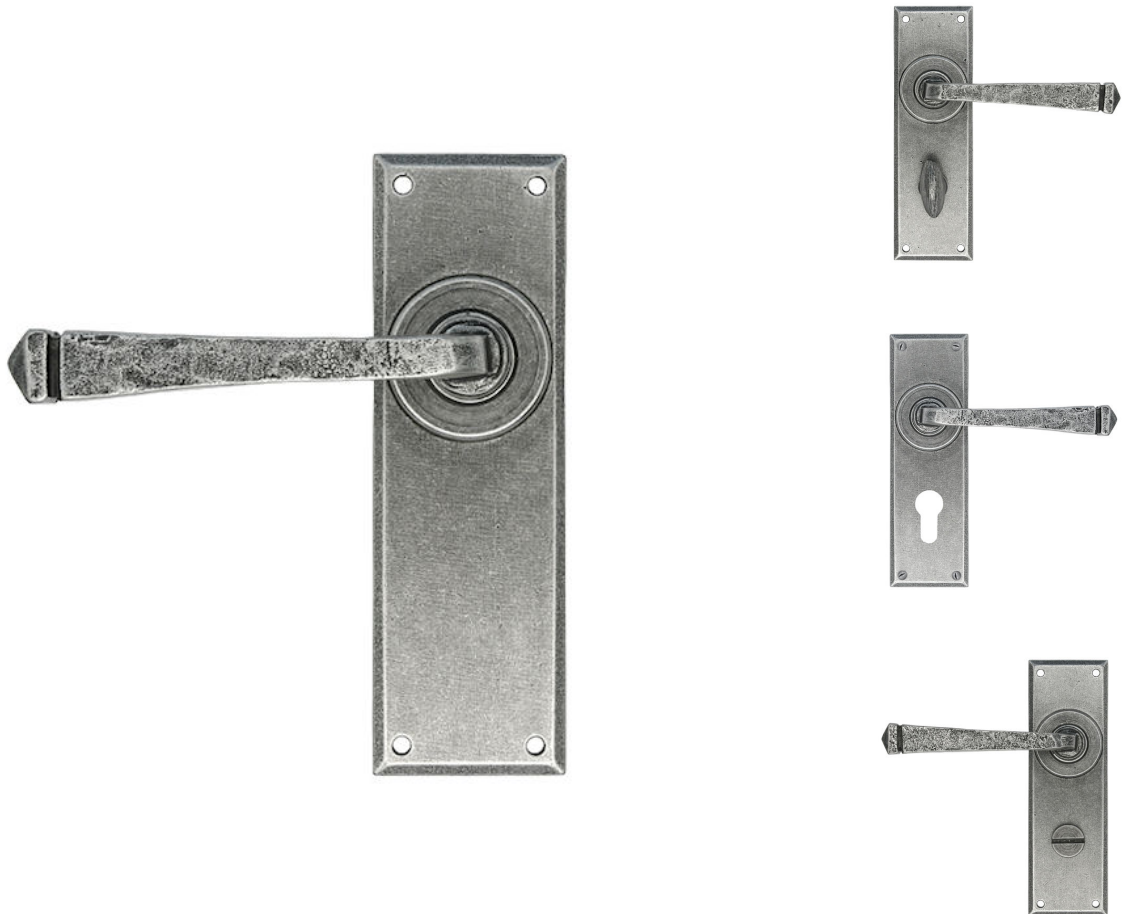

Avon Lever Suite - Pewter Patina

Product Images

Description

- The Avon lever suite is apart of the From The Anvil collection, these door handles have a rustic finish pewter patina effect.
- The Avon suite is a wonderful mix or rustic and contemporary design.
- Made from steel the handles are suitable for internal or external use.
- Available in lock set (with keyholes), latch set (backplate with plain plates), bathroom set (with built in turn & emergency coin release) and a euro profile set (for use with euro profile cylinders)

Base Material

- Made from hand forged mild steel.

Finish Details

- The mild steel has an applied finish to create the pewter patina effect.
- The item is then dipped in a clear matt lacquer to help protect and maintain the finish.

Operation

- Both levers are sprung to ensure the lever always returns to its starting position.

Back Plate Size

- 152mm x 48mm

Spindle Size

- 8mm x 8mm square - UK Standard.

Fixings

- Comes supplied with matching wood screws and spindle.

Usage

- Suitable for domestic use.
- Suitable for internal or external use.

Unit Of Sale

- Sold in pairs.
- (One pair consists of 1x left hand and 1x right hand)

Products in this set

30115.1 - Avon Lever Suite - Lock Set - Pewter Patina