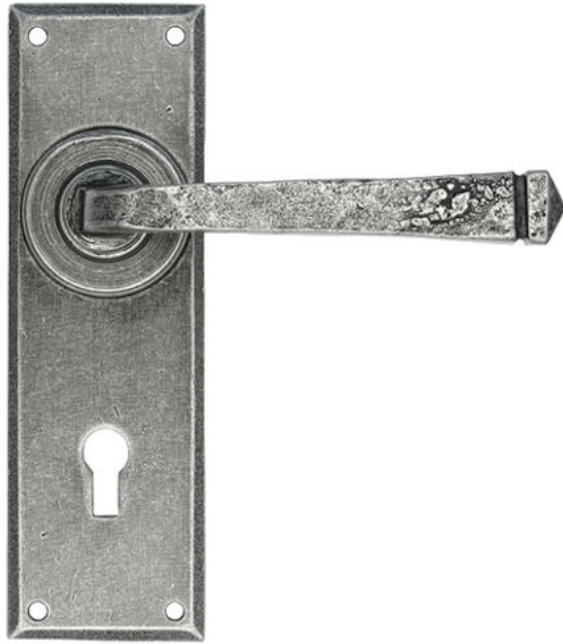

Avon Lever Suite - Pewter Patina

Product Images

Description

- The Avon lever suite is apart of the From The Anvil collection, these door handles have a rustic finish pewter patina effect.
- The Avon suite is a wonderful mix or rustic and contemporary design.
- Made from steel the handles are suitable for internal or external use.
- Available in lock set (with keyholes), latch set (backplate with plain plates), bathroom set (with built in turn & emergency coin release) and a euro profile set (for use with euro profile cylinders)

Base Material

- Made from hand forged mild steel.

Finish Details

- The mild steel has an applied finish to create the pewter patina effect.
- The item is then dipped in a clear matt lacquer to help protect and maintain the finish.

Operation

- Both levers are sprung to ensure the lever always returns to its starting position.

Back Plate Size

- 152mm x 48mm

Spindle Size

- 8mm x 8mm square - UK Standard.

Fixings

- Comes supplied with matching wood screws and spindle.

Usage

- Suitable for domestic use.
- Suitable for internal or external use.

Unit Of Sale

- Sold in pairs.
- (One pair consists of 1x left hand and 1x right hand)

Products in this set

30115.1 - Avon Lever Suite - Lock Set - Pewter Patina