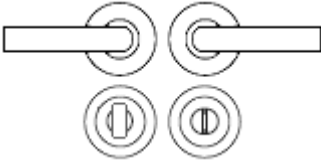


Turin Round Rose Lever Handles - Satin Chrome - Suitable For Use With FD30 / FD60 Fire Doors

Product Images

Description

- Turin lever handles from a classic design door handle set with scroll shape lever.
- Satin (brushed) chrome finish.
- Ideal for residential use.
- Screw on rose conceals bolt together fixings.
- Matching satin chrome accessories available including Standard escutcheons (keyhole covers), Euro profile escutcheons and a bathroom turn & release set.

How To Order Lever Handles With A Rose

- **For Non-Locking Doors** - 1 x (Pair) Lever Handles Only

- **For Locking Doors** - 1 x (Pair) Lever Handles Only + 2 x (Each) Standard Escutcheons

- **For Euro Cylinder Locking Doors** - 1 x (Pair) Lever Handles Only + 2 x (Each) Euro Escutcheons

- **For Locking Bathroom Doors** - 1 x Pair Lever Handles Only + 1 x (Set) Turn & Emergency Release

Matching Accessories

- **Standard escutcheon** - (key hole cover to suit regular "chubb style locks")
- **Euro profile escutcheon** - (key hole cover to suit euro profile cylinders)
- **Turn & emergency release** - (a thumbturn used to lock bathroom doors, WC's and toilet doors)

Alternative Finishes Available

- Polished chrome
- Polished brass

Operation

- Both levers are sprung to ensure the lever always returns to its starting position.

Size Information

- Rose Diameter - 50mm
- Rose Thickness - 10mm
- Lever Length - 115mm