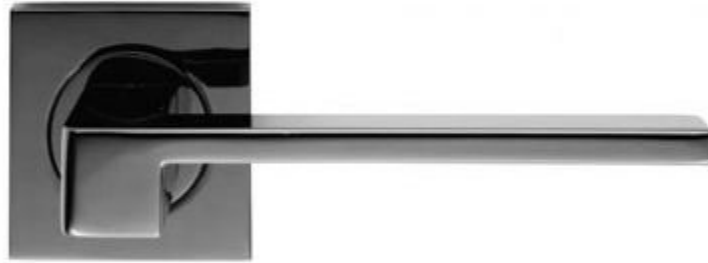

Equi Lever On Square Rose - Black Nickel - Suitable For Use With FD30 / FD60 Fire Doors

Product Images

Description

- SZM370BN Equi lever on square shape rose from the Carlisle Brass - Serozzetta M collection. A modern design shiny black nickel finish door handle with a flat rectangular shape lever.
- Black nickel - Polished (shiny) finish.
- Concealed fixings via screw on square rose.
- Suitable for residential use.
- Matching square black nickel accessories are available including Standard escutcheons (keyhole covers), Euro profile escutcheons and a bathroom turn & release set.

Base Material

- Made from zinc alloy.

Finish Details

- **Black nickel** - A highly shiny, smooth, mirror like finish that is black in colour with a chrome tint.
- The zinc alloy base material has been highly polished and black nickel plated to produce this finish.

Alternative Finishes Available

- Satin chrome
- Polished chrome

Operation

- Both levers are sprung to ensure the lever always returns to its starting position.

Size Information

- Rose - 52mm x 52mm
- Rose Thickness - 10mm
- Lever Length - 124mm

Spindle Size

- 8mm x 8mm square - UK Standard.

Fixings

- Screw on square rose.
- Concealed bolt together fixing.
- Comes supplied with M4 male and female bolt through fixings and 8mm spindle.
- Grub screw fixing to spindle for extra strength once fitted to the door.