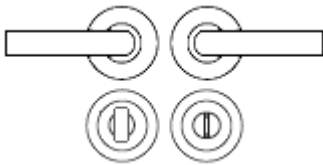

Equi Lever On Square Rose - Black Nickel - Suitable For Use With FD30 / FD60 Fire Doors

Product Images

Description

- SZM370BN Equi lever on square shape rose from the Carlisle Brass - Serozzetta M collection. A modern design shiny black nickel finish door handle with a flat rectangular shape lever.
- Black nickel - Polished (shiny) finish.
- Concealed fixings via screw on square rose.
- Suitable for residential use.
- Matching square black nickel accessories are available including Standard escutcheons (keyhole covers), Euro profile escutcheons and a bathroom turn & release set.

How To Order Lever Handles With A Rose

- **For Non-Locking Doors** - 1 x (Pair) Lever Handles Only

- **For Locking Doors** - 1 x (Pair) Lever Handles Only + 2 x (Each) Standard Escutcheons

- **For Euro Cylinder Locking Doors** - 1 x (Pair) Lever Handles Only + 2 x (Each) Euro Escutcheons

- **For Locking Bathroom Doors** - 1 x Pair Lever Handles Only + 1 x (Set) Turn & Emergency Release

Matching Accessories

- **Standard escutcheon** - (key hole cover to suit regular "chubb style locks")
- **Euro profile escutcheon** - (key hole cover to suit euro profile cylinders)
- **Turn & emergency release** - (a thumbturn used to lock bathroom doors, WC's and toilet doors)

Spindle Size

- 8mm x 8mm square - UK Standard.

Fixings

- Screw on square rose.
- Concealed bolt together fixing.
- Comes supplied with M4 male and female bolt through fixings and 8mm spindle.
- Grub screw fixing to spindle for extra strength once fitted to the door.