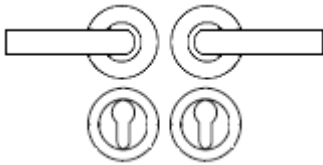

Equi Lever On Square Rose - Black Nickel - Suitable For Use With FD30 / FD60 Fire Doors

Product Images

Description

- SZM370BN Equi lever on square shape rose from the Carlisle Brass - Serozzetta M collection. A modern design shiny black nickel finish door handle with a flat rectangular shape lever.
- Black nickel - Polished (shiny) finish.
- Concealed fixings via screw on square rose.
- Suitable for residential use.
- Matching square black nickel accessories are available including Standard escutcheons (keyhole covers), Euro profile escutcheons and a bathroom turn & release set.

How To Order Lever Handles With A Rose

- **For Non-Locking Doors** - 1 x (Pair) Lever Handles Only

- **For Locking Doors** - 1 x (Pair) Lever Handles Only + 2 x (Each) Standard Escutcheons

- **For Euro Cylinder Locking Doors** - 1 x (Pair) Lever Handles Only + 2 x (Each) Euro Escutcheons

- **For Locking Bathroom Doors** - 1 x Pair Lever Handles Only + 1 x (Set) Turn & Emergency Release

Matching Accessories

- **Standard escutcheon** - (key hole cover to suit regular "chubb style locks")
- **Euro profile escutcheon** - (key hole cover to suit euro profile cylinders)
- **Turn & emergency release** - (a thumbturn used to lock bathroom doors, WC's and toilet doors)

Spindle Size

- 8mm x 8mm square - UK Standard.

Fixings

- Screw on square rose.
- Concealed bolt together fixing.
- Comes supplied with M4 male and female bolt through fixings and 8mm spindle.
- Grub screw fixing to spindle for extra strength once fitted to the door.