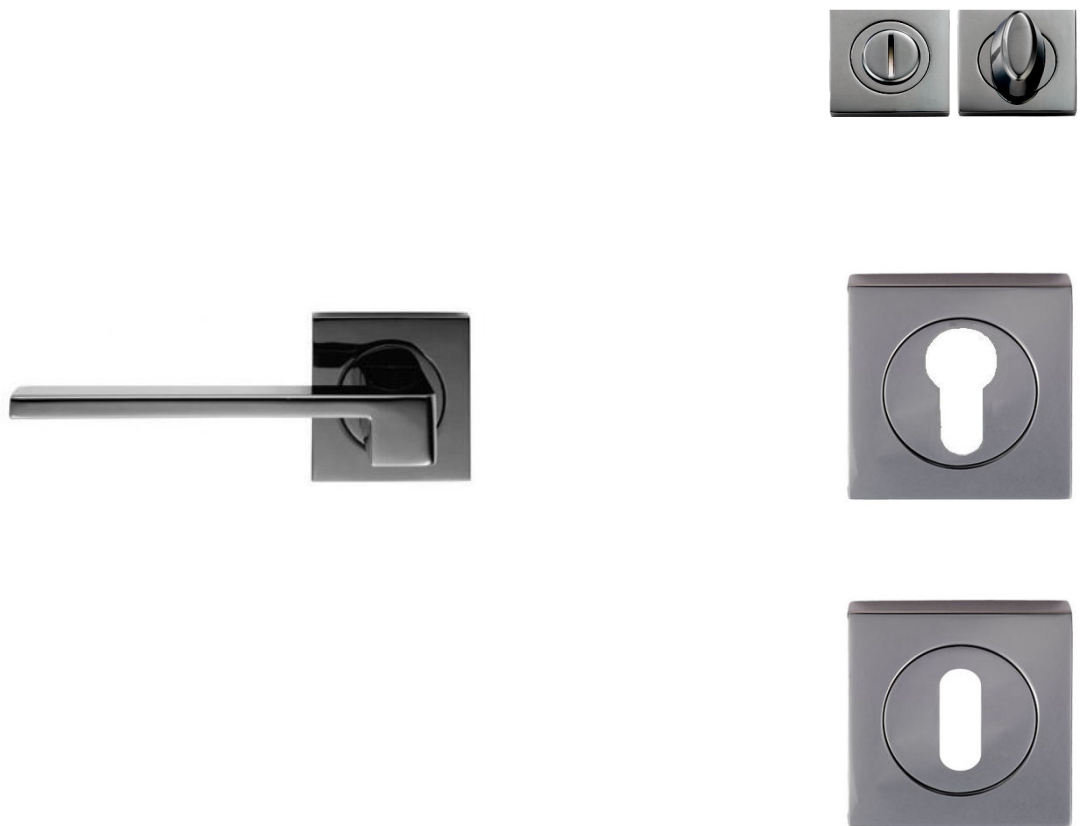

Equi Lever On Square Rose - Black Nickel - Suitable For Use With FD30 / FD60 Fire Doors

Product Images

Description

- SZM370BN Equi lever on square shape rose from the Carlisle Brass - Serozzetta M collection. A modern design shiny black nickel finish door handle with a flat rectangular shape lever.
- Black nickel - Polished (shiny) finish.
- Concealed fixings via screw on square rose.
- Suitable for residential use.
- Matching square black nickel accessories are available including Standard escutcheons (keyhole covers), Euro profile escutcheons and a bathroom turn & release set.

- **For Locking Bathroom Doors** - 1 x Pair Lever Handles Only + 1 x (Set) Turn & Emergency Release

Matching Accessories

- **Standard escutcheon** - (key hole cover to suit regular "chubb style locks")
- **Euro profile escutcheon** - (key hole cover to suit euro profile cylinders)
- **Turn & emergency release** - (a thumbturn used to lock bathroom doors, WC's and toilet doors)

Alternative Finishes Available

- Satin chrome
- Polished chrome

Operation

- Both levers are sprung to ensure the lever always returns to its starting position.

Size Information

- Rose - 52mm x 52mm
- Rose Thickness - 10mm
- Lever Length - 124mm

Spindle Size

- 8mm x 8mm square - UK Standard.

Fixings

- Screw on square rose.
- Concealed bolt together fixing.
- Comes supplied with M4 male and female bolt through fixings and 8mm spindle.
- Grub screw fixing to spindle for extra strength once fitted to the door.