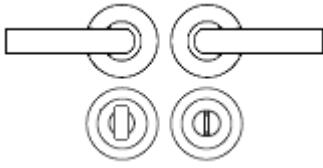

How To Order Lever Handles With A Rose

- **For Non-Locking Doors** - 1 x (Pair) Lever Handles Only

- **For Locking Doors** - 1 x (Pair) Lever Handles Only + 2 x (Each) Standard Escutcheons

- **For Euro Cylinder Locking Doors** - 1 x (Pair) Lever Handles Only + 2 x (Each) Euro Escutcheons

- **For Locking Bathroom Doors** - 1 x Pair Lever Handles Only + 1 x (Set) Turn & Emergency Release

Matching Accessories

- **Standard escutcheon** - (key hole cover to suit regular "chubb style locks")
- **Euro profile escutcheon** - (key hole cover to suit euro profile cylinders)
- **Turn & emergency release** - (a thumbturn used to lock bathroom doors, WC's and toilet doors)

Alternative Finishes Available

- **Dual finish** - polished chrome & satin nickel

Operation

- Both levers are sprung to ensure the lever always returns to its starting position.

Size Information

- **Rose Diameter** - 51mm
- **Rose Thickness** - 10mm
- **Lever Length** - 130mm

Spindle Size

- 8mm x 8mm square - UK Standard.

Fixings

- Screw on rose.
- Concealed bolt together fixing.
- Comes supplied with M4 male and female bolt through fixings and 8mm spindle.
- Grub screw fixing to spindle for extra strength once fitted to the door.