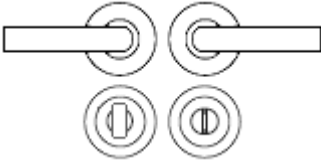

Matching Accessories

- **Standard escutcheon** - (key hole cover to suit regular "chubb style locks") - 23030.1
- **Euro profile escutcheon** - (key hole cover to suit euro profile cylinders) - **23034.1**
- **Turn & emergency release** - (a thumbturn used to lock bathroom doors, WC's and toilet doors) - 23032.1

Base Material

- Made from a zinc alloy.

Finish Details

- Dual finish - stain nickel & polished nickel

Operation

- Both levers are sprung to ensure the lever always returns to its starting position.

Size Information

- Rose Diameter - 53mm
- Rose Thickness - 10mm

Spindle Size

- 8mm x 8mm square - UK Standard.

Fixings

- Concealed bolt together fixings via male and female bolts.
- Screw on rose.
- Grub screw fixing to spindle for extra strength once fitted to the door.
- Comes supplied with male and female bolt through fixings and 8mm spindle.

Usage

- Suitable for residential use.
- Suitable for internal or external use.

Unit Of Sale

- Lever handles are sold in pairs. (One pair consists of 1x left hand and 1x right hand.)
- Escutcheons (key hole covers) are sold individually (each.)
- Turn and emergency releases are sold as a set (One set consists of a rose with a thumbturn fitted to the inside of the door and a rose with a coin slot fitted to the outside of the door.)