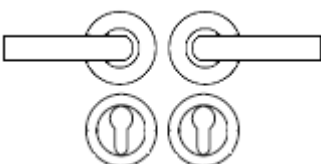

## Description

---

- 30162.1 - round rose lever handles. A contemporary design curved shape lever with a split finish of brushed nickel and polished nickel.
- Economy range, ideal for those on a budget.
- Dual finish - Predominately satin (brushed) nickel finish with a polished nickel strip running along the edge of the lever.
- Suitable for residential use only.
- Matching dual finish accessories available including Standard escutcheons (keyhole covers), Euro profile escutcheons and a bathroom turn & release set.

## How To Order Lever Handles With A Rose

- **For Non-Locking Doors** - 1 x (Pair) Lever Handles Only

- **For Locking Doors** - 1 x (Pair) Lever Handles Only + 2 x (Each) Standard Escutcheons

- **For Euro Cylinder Locking Doors** - 1 x (Pair) Lever Handles Only + 2 x (Each) Euro Escutcheons