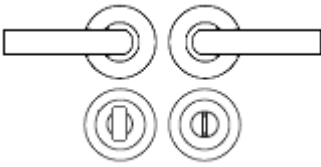

Matching Accessories

- **Standard escutcheon** - (key hole cover to suit regular "chubb style locks") - 23030.1
- **Euro profile escutcheon** - (key hole cover to suit euro profile cylinders) - **23034.1**
- **Turn & emergency release** - (a thumbturn used to lock bathroom doors, WC's and toilet doors) - **23032.1**

Base Material

- Made from a zinc alloy.

Finish Details

- Dual finish - stain nickel & polished chrome
- Satin nickel - A warm grey colour with a very slight golden tint and visible brush marks in the surface of the item.
- The satin nickel has been lacquered to help protect and maintain the finish.
- Polished Chrome - A highly shiny, smooth, mirror like finish with a very slight blue tint.

Operation

- Both levers are sprung to ensure the lever always returns to its starting position.

Size Information

- Rose Diameter - 53mm
- Rose Thickness - 10mm

Spindle Size

- 8mm x 8mm square - UK Standard.

Fixings

- Concealed bolt together fixings via male and female bolts.
- Screw on rose.
- Grub screw fixing to spindle for extra strength once fitted to the door.
- Comes supplied with male and female bolt through fixings and 8mm spindle.

Usage

- Suitable for residential use.
- Suitable for internal or external use.

Unit Of Sale

- Lever handles are sold in pairs. (One pair consists of 1x left hand and 1x right hand.)
- Escutcheons (key hole covers) are sold individually (each.)
- Turn and emergency releases are sold as a set (One set consists of a rose with a thumbturn fitted to the inside of the door and a rose with a coin slot fitted to the outside of the door.)