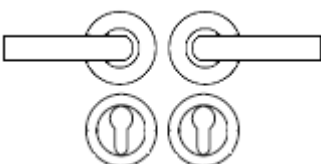

## Description

---

- 30166.1 - round rose lever handles. A contemporary design oval profile straight lever with a split finish of brushed nickel and polished chrome.
- Economy range, ideal for those on a budget.
- Dual finish - satin (brushed) nickel & polished (shiny) chrome.
- Suitable for residential use only.
- Matching dual finish accessories available including Standard escutcheons (keyhole covers), Euro profile escutcheons and a bathroom turn & release set.

## How To Order Lever Handles With A Rose

- **For Non-Locking Doors** - 1 x (Pair) Lever Handles Only

- **For Locking Doors** - 1 x (Pair) Lever Handles Only + 2 x (Each) Standard Escutcheons

- **For Euro Cylinder Locking Doors** - 1 x (Pair) Lever Handles Only + 2 x (Each) Euro Escutcheons