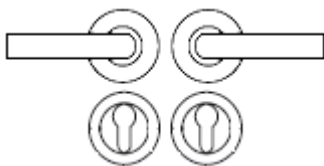


Orbit Lever - Dual Finish Polished Chrome & Electro Brass

Product Images

Description

- 30171.1 - round rose lever handles. A contemporary design tubular shape lever with a split finish of shiny chrome and brass.
- Economy range, ideal for those on a budget.
- Dual finish - polished (shiny) chrome and electro plated brass (EB).
- Suitable for residential use only.
- Matching dual finish accessories available including Standard escutcheons (keyhole covers), Euro profile escutcheons and a bathroom turn & release set.

How To Order Lever Handles With A Rose

- **For Non-Locking Doors** - 1 x (Pair) Lever Handles Only

- **For Locking Doors** - 1 x (Pair) Lever Handles Only + 2 x (Each) Standard Escutcheons

- **For Euro Cylinder Locking Doors** - 1 x (Pair) Lever Handles Only + 2 x (Each) Euro Escutcheons

- **For Locking Bathroom Doors** - 1 x Pair Lever Handles Only + 1 x (Set) Turn & Emergency Release

Matching Accessories

- **Standard escutcheon** - (key hole cover to suit regular "chubb style locks") - 23036.1
- **Euro profile escutcheon** - (key hole cover to suit euro profile cylinders) - **23038.1**
- **Turn & emergency release** - (a thumbturn used to lock bathroom doors, WC's and toilet doors) - 23037.1

Operation

- Both levers are sprung to ensure the lever always returns to its starting position.

Size Information

- Rose Diameter - 53mm
- Rose Thickness - 10mm

Spindle Size

- 8mm x 8mm square - UK Standard.