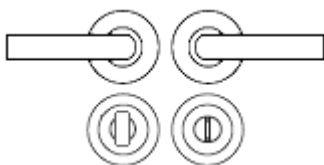


Orbit Lever - Dual Finish Polished Chrome & Electro Brass

Product Images

Description

- 30171.1 - round rose lever handles. A contemporary design tubular shape lever with a split finish of shiny chrome and brass.
- Economy range, ideal for those on a budget.
- Dual finish - polished (shiny) chrome and electro plated brass (EB).
- Suitable for residential use only.
- Matching dual finish accessories available including Standard escutcheons (keyhole covers), Euro profile escutcheons and a bathroom turn & release set.

How To Order Lever Handles With A Rose

- **For Non-Locking Doors** - 1 x (Pair) Lever Handles Only

- **For Locking Doors** - 1 x (Pair) Lever Handles Only + 2 x (Each) Standard Escutcheons

- **For Euro Cylinder Locking Doors** - 1 x (Pair) Lever Handles Only + 2 x (Each) Euro Escutcheons

- **For Locking Bathroom Doors** - 1 x Pair Lever Handles Only + 1 x (Set) Turn & Emergency Release

Matching Accessories

- **Standard escutcheon** - (key hole cover to suit regular "chubb style locks") - 23036.1
- **Euro profile escutcheon** - (key hole cover to suit euro profile cylinders) - **23038.1**
- **Turn & emergency release** - (a thumbturn used to lock bathroom doors, WC's and toilet doors) - 23037.1

Operation

- Both levers are sprung to ensure the lever always returns to its starting position.

Size Information

- Rose Diameter - 53mm
- Rose Thickness - 10mm

Spindle Size

- 8mm x 8mm square - UK Standard.