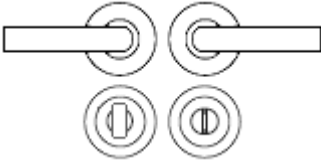

Matching Accessories

- **Standard escutcheon** - (key hole cover to suit regular "chubb style locks") - 23031.1
- **Euro profile escutcheon** - (key hole cover to suit euro profile cylinders) - **23035.1**
- **Turn & emergency release** - (a thumbturn used to lock bathroom doors, WC's and toilet doors) - 23033.1

Base Material

- Made from a zinc alloy.

Finish Details

- Dual finish - stain nickel & polished chrome
- Satin nickel - A warm grey colour with a very slight golden tint and visible brush marks in the surface of the item.
- The satin nickel has been lacquered to help protect and maintain the finish.
- Polished chrome - A highly shiny, smooth, mirror like finish with a very slight blue tint.

Operation

- Both levers are sprung to ensure the lever always returns to its starting position.

Size Information

- Rose Diameter - 53mm
- Rose Thickness - 10mm

Spindle Size

- 8mm x 8mm square - UK Standard.

Fixings

- Concealed bolt together fixings via male and female bolts.
- Screw on rose.
- Grub screw fixing to spindle for extra strength once fitted to the door.
- Comes supplied with male and female bolt through fixings and 8mm spindle.

Usage

- Suitable for residential use.
- Suitable for internal or external use.

Unit Of Sale

- Lever handles are sold in pairs. (One pair consists of 1x left hand and 1x right hand.)
- Escutcheons (key hole covers) are sold individually (each.)
- Turn and emergency releases are sold as a set (One set consists of a rose with a thumbturn fitted to the inside of the door and a rose with a coin slot fitted to the outside of the door.)