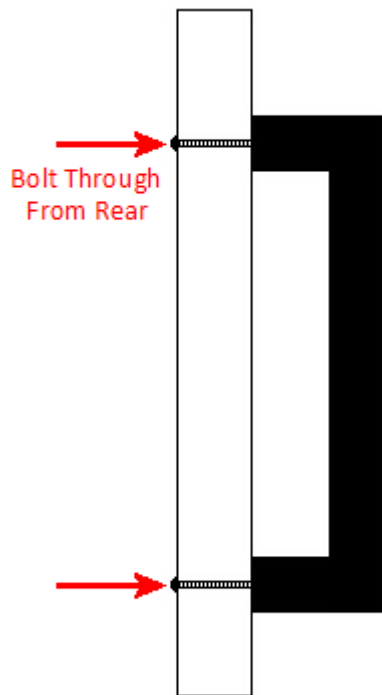

Sizes Available

Item Code	Length	For Door Thickness
M4-BOLT-20	20mm	16mm - 18mm
M4-BOLT-22	22mm	18mm - 20mm
M4-BOLT-25	25mm	20mm - 22mm
M4-BOLT-30	30mm	26mm - 28mm
M4-BOLT-35	35mm	30mm - 33mm
M4-BOLT-40	40mm	35mm - 38mm
M4-BOLT-45	25mm	40mm - 43mm
M4-BOLT-50	50mm	44mm - 48mm

- Please note most cabinet handles have an internal thread of approximately 4mm - 5mm for the M4 bolt to screw into.

Base Material

- M4 Bolts are made from a zinc alloy.

Finish Details

- Bright zinc plated finish - (shiny silver colour)

Fixings

- M4 bolts are designed to bolt through from the rear of the door / drawer and screw into the back of a cupboard handle or cabinet knob with a M4 thread.

- 4.5mm diameter hole is required for the M4 bolts to go through.
- Pan head - no need to countersink M4 bolt into the wood.
- Bolts can be cut down with a junior hacksaw if required.
- For fixing cupboard knobs back to back please see M4 stud in the related products section below.