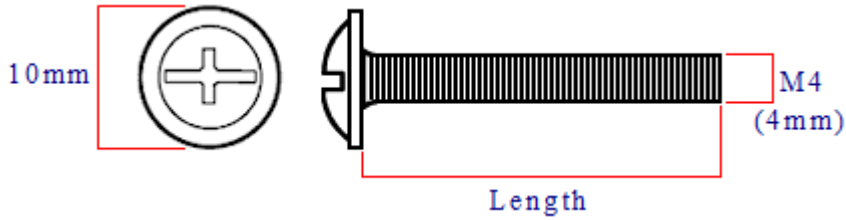


M4 Fixing Bolt - For Cabinet Handles & Knobs - Zinc Plated

Product Images

Description

- M4 fixing bolts for fitting cupboard pulls, cupboard knobs, wardrobe handles and kitchen cabinet handles.
- M4 Bolts are bright zinc plated finish. - (Shiny silver colour)
- Our M4 Bolts come in Long available lengths for fitting handles to thick drawers and doors.

Sizes Available

Item Code	Length	For Door Thickness
M4-BOLT-20	20mm	16mm - 18mm
M4-BOLT-22	22mm	18mm - 20mm
M4-BOLT-25	25mm	20mm - 22mm
M4-BOLT-30	30mm	26mm - 28mm
M4-BOLT-35	35mm	30mm - 33mm
M4-BOLT-40	40mm	35mm - 38mm
M4-BOLT-45	25mm	40mm - 43mm
M4-BOLT-50	50mm	44mm - 48mm

- Please note most cabinet handles have an internal thread of approximately 4mm - 5mm for the M4 bolt to screw into.

Base Material

- M4 Bolts are made from a zinc alloy.

Finish Details

- Bright zinc plated finish - (shiny silver colour)