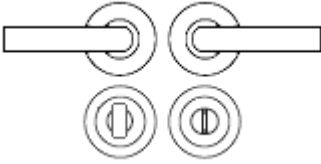


Twirl Lever - Round Rose Door Handles - Polished Chrome - Suitable For Use With FD30 / FD60 Fire Doors

Product Images

Description

- Twirl round rose lever handles from a contemporary design twisted shape lever
- Polished chrome plated - shiny mirror like finish.
- Concealed fixings.
- Suitable for residential use.
- Matching polished chrome accessories available including Standard escutcheons (keyhole covers), Euro profile escutcheons and a bathroom turn & release set.

How To Order Lever Handles With A Rose

- **For Non-Locking Doors** - 1 x (Pair) Lever Handles Only

- **For Locking Doors** - 1 x (Pair) Lever Handles Only + 2 x (Each) Standard Escutcheons

- **For Euro Cylinder Locking Doors** - 1 x (Pair) Lever Handles Only + 2 x (Each) Euro Escutcheons

- **For Locking Bathroom Doors** - 1 x Pair Lever Handles Only + 1 x (Set) Turn & Emergency Release

Matching Accessories

- **Standard escutcheon** - (key hole cover to suit regular "chubb style locks")
- **Euro profile escutcheon** - (key hole cover to suit euro profile cylinders)
- **Turn & emergency release** - (a thumbturn used to lock bathroom doors, WC's and toilet doors)

Size Information

- Rose Diameter - 50mm
- Rose Thickness - 10mm

Spindle Size

- 8mm x 8mm square - UK Standard.

Fixings

- Concealed bolt together fixings via male and female bolts.
- Grub screw fixing to spindle for extra strength once fitted to the door.
- Comes supplied with male and female bolt through fixings and 8mm spindle.