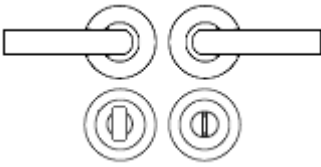


Turin Round Rose Lever Handles - Polished Chrome - Suitable For Use With FD30 / FD60 Fire Doors

Product Images

Description

- Turin lever handles from a classic design door handle set with a scroll shape lever.
- Polished (shiny) chrome plated finish.
- Ideal for residential use.
- Screw on rose conceals bolt together fixings.
- Matching polished chrome accessories available including Standard escutcheons (keyhole covers), Euro profile escutcheons and a bathroom turn & release set.

How To Order Lever Handles With A Rose

- **For Non-Locking Doors** - 1 x (Pair) Lever Handles Only

- **For Locking Doors** - 1 x (Pair) Lever Handles Only + 2 x (Each) Standard Escutcheons

- **For Euro Cylinder Locking Doors** - 1 x (Pair) Lever Handles Only + 2 x (Each) Euro Escutcheons

- **For Locking Bathroom Doors** - 1 x Pair Lever Handles Only + 1 x (Set) Turn & Emergency Release

Matching Accessories

- **Standard escutcheon** - (key hole cover to suit regular "chubb style locks")
- **Euro profile escutcheon** - (key hole cover to suit euro profile cylinders)
- **Turn & emergency release** - (a thumbturn used to lock bathroom doors, WC's and toilet doors)

Size Information

- Rose Diameter - 50mm
- Rose Thickness - 10mm
- Lever Length - 115mm

Spindle Size

- 8mm x 8mm square - UK Standard.

Fixings

- Concealed bolt together fixings via male and female bolts.
- Screw on rose.
- Grub screw fixing to spindle for extra strength once fitted to the door.
- Comes supplied with male and female bolt through fixings and 8mm spindle.