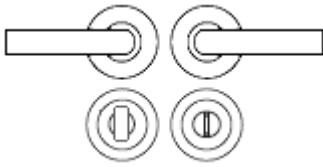


**Concept Lever - Round Rose Door Handles - Polished Chrome - Suitable For Use With FD30 / FD60
Fire Doors**

Product Images

Description

- SZM220CP Concept round rose lever handles from the Carlisle Brass - Serozzetta M collection. Modern design shiny chrome finish door handles made from a zinc alloy.
- Polished (shiny) chrome plated finish.
- Concealed fixings via screw on rose.
- Suitable for residential use.
- Matching polished chrome accessories available including Standard escutcheons (keyhole covers), Euro profile escutcheons and a bathroom turn & release set.

How To Order Lever Handles With A Rose

- **For Non-Locking Doors** - 1 x (Pair) Lever Handles Only

- **For Locking Doors** - 1 x (Pair) Lever Handles Only + 2 x (Each) Standard Escutcheons

- **For Euro Cylinder Locking Doors** - 1 x (Pair) Lever Handles Only + 2 x (Each) Euro Escutcheons

- **For Locking Bathroom Doors** - 1 x Pair Lever Handles Only + 1 x (Set) Turn & Emergency Release

Matching Accessories

- **Standard escutcheon** - (key hole cover to suit regular "chubb style locks")
- **Euro profile escutcheon** - (key hole cover to suit euro profile cylinders)
- **Turn & emergency release** - (a thumbturn used to lock bathroom doors, WC's and toilet doors)

Alternative Finishes Available

- Satin (brushed) chrome

Operation

- Both levers are sprung to ensure the lever always returns to its starting position.

Size Information

- Rose Diameter - 51mm
- Rose Thickness - 10mm
- Lever Length - 125mm