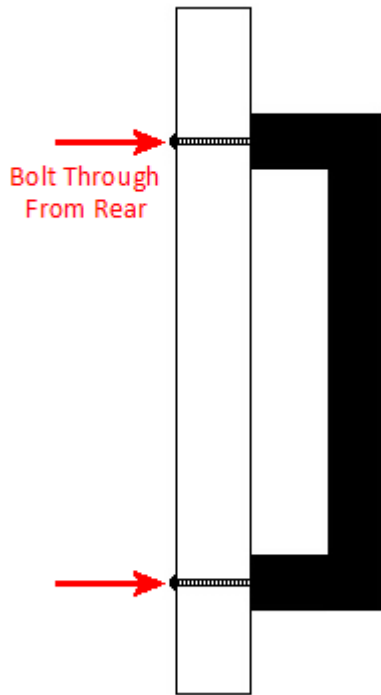


T Bar Shape Cabinet Handle - Available In 9 Lengths - Polished Chrome

Product Images

Description

- T-Bar shape cabinet handles.
- 12mm diameter straight bar design.
- Polished chrome plated - shiny finish.
- Available in 9 lengths including long sizes up to 668mm long ideal for use on tall wardrobes or long drawers.
- Comes supplied with M4 fixing bolts.
- Suitable for use on kitchen cabinet doors, wardrobes, cupboard doors and drawers.

Size Details

Diagram May Not Represent Actual Shape Of The Handle

Item Code	Bolt centers (A)	Overall Length (B)	Projection (C)	Diameter (D)
30274.1	96mm	156mm	35mm	12mm
30274.2	128mm	188mm	35mm	12mm
30274.3	160mm	220mm	35mm	12mm
30274.4	192mm	252mm	35mm	12mm
30274.5	224mm	284mm	35mm	12mm
30274.6	288mm	348mm	35mm	12mm
30274.7	352mm	412mm	35mm	12mm
30274.8	448mm	508mm	35mm	12mm
30274.9	608mm	668mm	35mm	12mm

Base Material

- Made from steel.

Finish Details

- Polished chrome - a highly shiny, smooth, mirror like finish with a very slight blue tint.
- The base material of steel has been highly polished and then chrome plated to produce this finish.

Alternative Finishes Available

- Satin nickel
- Satin chrome

Fixings

- This handle is fitted via M4 bolts from the rear of the door / drawer - see below diagram.

- Bolt through fixings provide a superior strong fixing allowing this handle to be fitted to tall or heavy doors.
- Comes supplied with M4 (diameter) x 25mm (long) bolts - Suitable for use on 18mm thick doors.
- For doors thicker than 18mm, longer M4 fixing bolts are available to buy separately. (See related products below.)