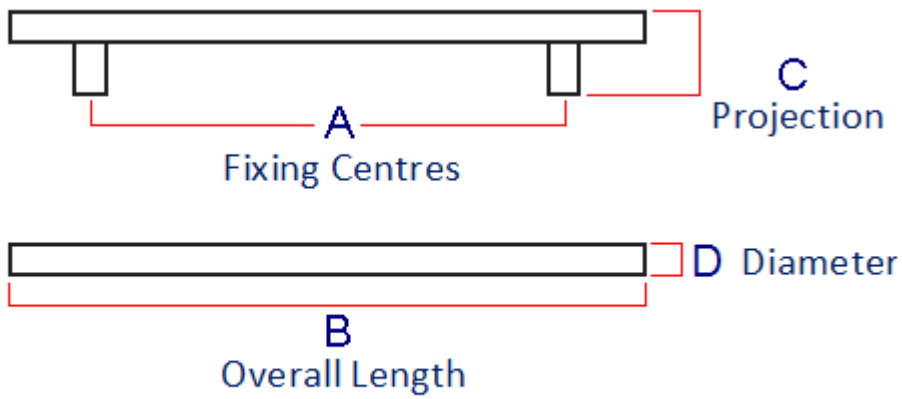


T Bar Shape Cabinet Handle - Available In 9 Lengths - Polished Chrome

Product Images

Description

- T-Bar shape cabinet handles.
- 12mm diameter straight bar design.
- Polished chrome plated - shiny finish.
- Available in 9 lengths including long sizes up to 668mm long ideal for use on tall wardrobes or long drawers.
- Comes supplied with M4 fixing bolts.
- Suitable for use on kitchen cabinet doors, wardrobes, cupboard doors and drawers.

Size Details

Diagram May Not Represent Actual Shape Of The Handle

Item Code	Bolt centers (A)	Overall Length (B)	Projection (C)	Diameter (D)
30274.1	96mm	156mm	35mm	12mm
30274.2	128mm	188mm	35mm	12mm
30274.3	160mm	220mm	35mm	12mm
30274.4	192mm	252mm	35mm	12mm
30274.5	224mm	284mm	35mm	12mm
30274.6	288mm	348mm	35mm	12mm
30274.7	352mm	412mm	35mm	12mm
30274.8	448mm	508mm	35mm	12mm
30274.9	608mm	668mm	35mm	12mm