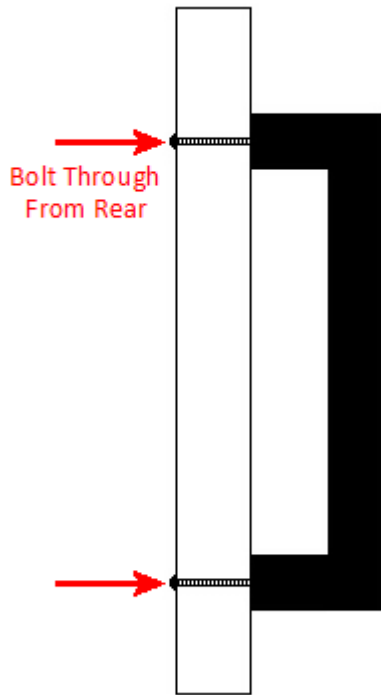


Classic Bow Handle Design - Available In Eight Lengths - Polished Chrome

Product Images

Description

- A classic design bow handle.
- Polished chrome plated - (shiny finish.)
- Available in eight lengths including long sizes up to 408mm.
- Comes supplied with M4 fixing bolts.

| Item Code | Bolt centers (A) | Overall Length (B) | Projection (C) | Diameter (D) |
|-----------|------------------|--------------------|----------------|--------------|
| 30275.1 | 96mm | 119mm | 30mm | 10mm |
| 30275.2 | 128mm | 153mm | 31mm | 10mm |
| 30275.3 | 160mm | 190mm | 32mm | 10mm |
| 30275.4 | 192mm | 226mm | 32mm | 10mm |
| 30275.5 | 224mm | 256mm | 32mm | 10mm |
| 30275.6 | 288mm | 338mm | 33mm | 10mm |
| 30275.7 | 320mm | 372mm | 36mm | 10mm |
| 30275.8 | 352mm | 408mm | 38mm | 10mm |

- Bolt through fixings provide a superior strong fixing allowing this handle to be fitted to tall or heavy doors.
- Comes supplied with M4 (diameter) x 25mm (long) bolts - Suitable for use on 18mm thick doors.
- For doors thicker than 18mm, longer M4 fixing bolts are available to buy separately.(See related products below.)