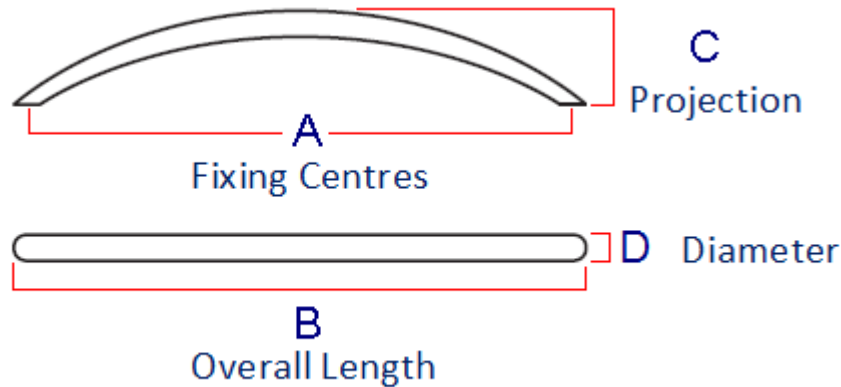

- Simple classic design is ideal for use on modern or traditional units including, kitchen cabinet doors, wardrobes, cupboard doors and drawers.

Size Details

Diagram May Not Represent Actual Shape Of The Handle

| Item Code | Bolt centers (A) | Overall Length (B) | Projection (C) | Diameter (D) |
|-----------|------------------|--------------------|----------------|--------------|
| 30275.1 | 96mm | 119mm | 30mm | 10mm |
| 30275.2 | 128mm | 153mm | 31mm | 10mm |
| 30275.3 | 160mm | 190mm | 32mm | 10mm |
| 30275.4 | 192mm | 226mm | 32mm | 10mm |
| 30275.5 | 224mm | 256mm | 32mm | 10mm |
| 30275.6 | 288mm | 338mm | 33mm | 10mm |
| 30275.7 | 320mm | 372mm | 36mm | 10mm |
| 30275.8 | 352mm | 408mm | 38mm | 10mm |