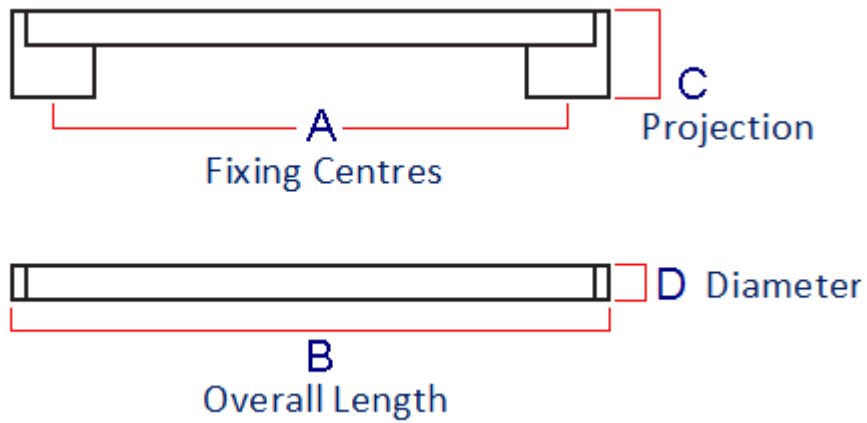

Contemporary Bar Style Cabinet Handle - Available In 8 Lengths - Satin Nickel

Product Images

Description

- Contemporary bar style cabinet handles.
- 14mm diameter straight bar design simple shape is ideal for use on classic or modern units.
- Brushed satin nickel finish.
- Available in 8 lengths including long sizes up to 904mm long ideal for use on tall wardrobes or long drawers.
- Comes supplied with M4 fixing bolts.
- Suitable for use on kitchen cabinet doors, wardrobes, cupboard doors and drawers.

Size Details

Item Code	Bolt centers (A)	Overall Length (B)	Projection (C)	Diameter (D)
30278.1	128mm	168mm	36mm	14mm
30278.2	160mm	200mm	36mm	14mm
30278.3	192mm	232mm	36mm	14mm
30278.4	256mm	296mm	36mm	14mm
30278.5	320mm	360mm	36mm	14mm
30278.6	448mm	488mm	36mm	14mm
30278.7	608mm	648mm	36mm	14mm
30278.8	864mm	904mm	36mm	14mm