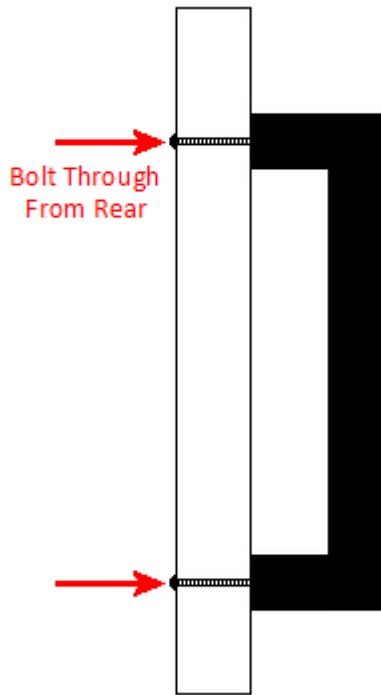

Contemporary Bar Style Cabinet Handle - Available In 8 Lengths - Satin Nickel

Product Images

Description

- Contemporary bar style cabinet handles.
- 14mm diameter straight bar design simple shape is ideal for use on classic or modern units.
- Brushed satin nickel finish.
- Available in 8 lengths including long sizes up to 904mm long ideal for use on tall wardrobes or long drawers.
- Comes supplied with M4 fixing bolts.
- Suitable for use on kitchen cabinet doors, wardrobes, cupboard doors and drawers.

Size Details

Item Code	Bolt centers (A)	Overall Length (B)	Projection (C)	Diameter (D)
30278.1	128mm	168mm	36mm	14mm
30278.2	160mm	200mm	36mm	14mm
30278.3	192mm	232mm	36mm	14mm
30278.4	256mm	296mm	36mm	14mm
30278.5	320mm	360mm	36mm	14mm
30278.6	448mm	488mm	36mm	14mm
30278.7	608mm	648mm	36mm	14mm
30278.8	864mm	904mm	36mm	14mm

Base Material

- The bar is made from stainless steel.
- The posts are made from a zinc alloy

Finish Details

- Satin stainless steel - a grey colour with very slight golden undertones. The raw stainless steel has been satinised "brushed" to produce visible brush marks in the surface of the item.
- Satin nickel - a warm grey colour with a very slight golden tint and visible brush marks in the surface of the item.
- Satin nickel is a very close match to satin stainless steel ideal for use in kitchens.
- This item has been lacquered to help protect and maintain the satin nickel finish.

Fixings

- This handle is fitted via M4 bolts from the rear of the door / drawer - see below diagram.

- Comes supplied with M4 (diameter) x 25mm (long) bolts - Suitable for use on 18mm thick doors.
- For doors thicker than 18mm, longer M4 fixing bolts are available to buy separately. (See related products below.)