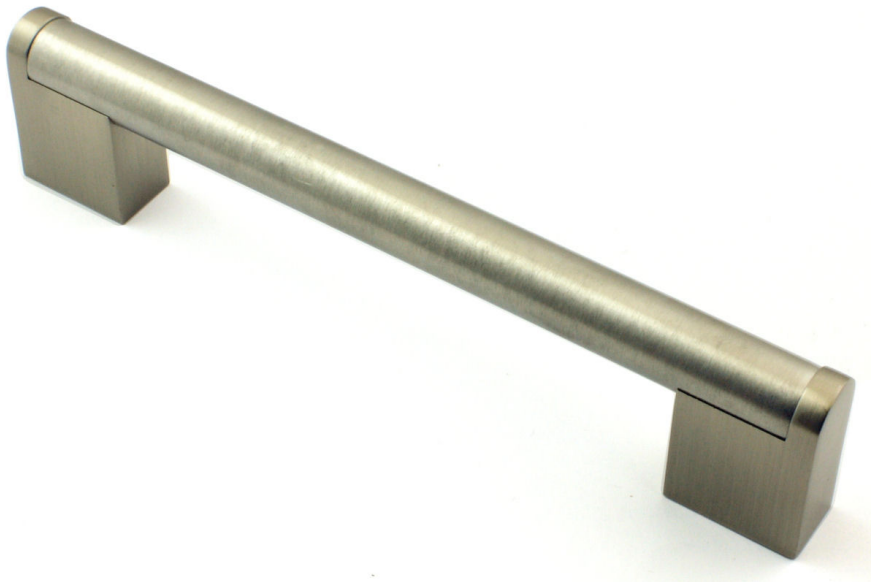

Contemporary Bar Style Cabinet Handle - Available In 8 Lengths - Satin Nickel

Product Images

Description

- Contemporary bar style cabinet handles.
- 14mm diameter straight bar design simple shape is ideal for use on classic or modern units.
- Brushed satin nickel finish.
- Available in 8 lengths including long sizes up to 904mm long ideal for use on tall wardrobes or long drawers.
- Comes supplied with M4 fixing bolts.
- Suitable for use on kitchen cabinet doors, wardrobes, cupboard doors and drawers.

Size Details

Item Code	Bolt centers (A)	Overall Length (B)	Projection (C)	Diameter (D)
30278.1	128mm	168mm	36mm	14mm
30278.2	160mm	200mm	36mm	14mm
30278.3	192mm	232mm	36mm	14mm
30278.4	256mm	296mm	36mm	14mm
30278.5	320mm	360mm	36mm	14mm
30278.6	448mm	488mm	36mm	14mm
30278.7	608mm	648mm	36mm	14mm
30278.8	864mm	904mm	36mm	14mm

Base Material

- The bar is made from stainless steel.
- The posts are made from a zinc alloy

Finish Details

- Satin stainless steel - a grey colour with very slight golden undertones. The raw stainless steel has been satinised "brushed" to produce visible brush marks in the surface of the item.
- Satin nickel - a warm grey colour with a very slight golden tint and visible brush marks in the surface of the item.
- Satin nickel is a very close match to satin stainless steel ideal for use in kitchens.
- This item has been lacquered to help protect and maintain the satin nickel finish.

30278.1 - Contemporary Bar Style Cabinet Handle - Satin Nickel - 128mm Bolt Centres - (168mm Overall) - Each

30278.2 - Contemporary Bar Style Cabinet Handle - Satin Nickel - 160mm Bolt Centres - (200mm Overall) - Each