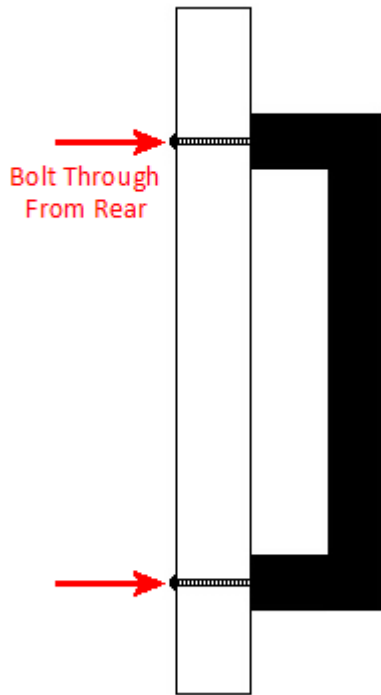

### Description

---

- Chunky, large style cabinet handles with a keyhole shape profile.
- Thick / chunky 22mm diameter straight bar design.
- Made from satin stainless steel (brushed finish.) and a satin nickel plated zinc alloy.
- Available in 6 lengths including long sizes up to 632mm long ideal for use on tall wardrobes or long drawers.
- Comes supplied with M4 fixing bolts.
- Suitable for use on kitchen cabinet doors, wardrobes, cupboard doors and drawers.

## Size Details

Item Code	Bolt Centres (A)	Overall Length (B)	Projection (C)	Diameter (D)
30280.1	160mm	184mm	43mm	22mm
30280.3	352mm	376mm	43mm	22mm
30280.4	448mm	472mm	43mm	22mm
30280.5	608mm	632mm	43mm	22mm

## Base Material

- The bar is made from stainless steel.
- The posts are made from a zinc alloy

## Fixings

- This handle is fitted via M4 bolts from the rear of the door / drawer - see below diagram.

- Comes supplied with M4 (diameter) x 25mm (long) bolts - Suitable for use on 18mm thick doors.
- For doors thicker than 18mm, longer M4 fixing bolts are available to buy separately. (See related products below.)