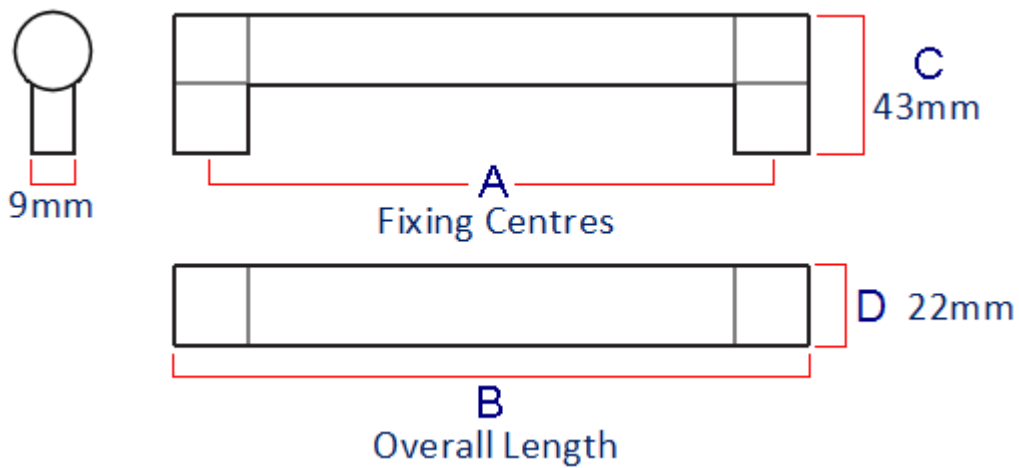

### Description

---

- Chunky, large style cabinet handles with a keyhole shape profile.
- Thick / chunky 22mm diameter straight bar design.
- Made from satin stainless steel (brushed finish.) and a satin nickel plated zinc alloy.
- Available in 6 lengths including long sizes up to 632mm long ideal for use on tall wardrobes or long drawers.
- Comes supplied with M4 fixing bolts.
- Suitable for use on kitchen cabinet doors, wardrobes, cupboard doors and drawers.

## Size Details

Item Code	Bolt Centres (A)	Overall Length (B)	Projection (C)	Diameter (D)
30280.1	160mm	184mm	43mm	22mm
30280.3	352mm	376mm	43mm	22mm
30280.4	448mm	472mm	43mm	22mm
30280.5	608mm	632mm	43mm	22mm