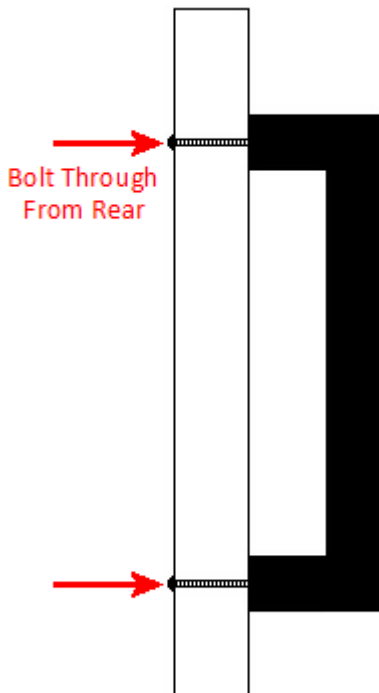


Concave Bow Handle - Available In Two Lengths - Polished Chrome

Product Images

Description

- Concave bow handle.
- Shiny polished chrome plated finish
- Available in two lengths up to 202mm long.
- Comes supplied with M4 fixing bolts.
- Suitable for use on kitchen cabinet doors, wardrobes, cupboard doors and drawers.

Size Details

Diagram May Not Represent Actual Shape Of The Handle

Item Code	Bolt centers (A)	Overall Length (B)	Projection (C)	Width (D)
30337.1	128mm	162mm	24mm	19mm
30337.2	160mm	202mm	30mm	23mm

Base Material

Alternative Finishes Available

- Satin nickel - (brushed finish similar in colour to satin stainless steel)

Fixings

- This handle is fitted via M4 bolts from the rear of the door / drawer - see below diagram.

- Bolt through fixings provide a superior strong fixing allowing this handle to be fitted to tall or heavy doors.
- Comes supplied with M4 (diameter) x 25mm (long) bolts - Suitable for use on 18mm thick doors.
- For doors thicker than 18mm, longer M4 fixing bolts are available to buy separately. (See related products below.)