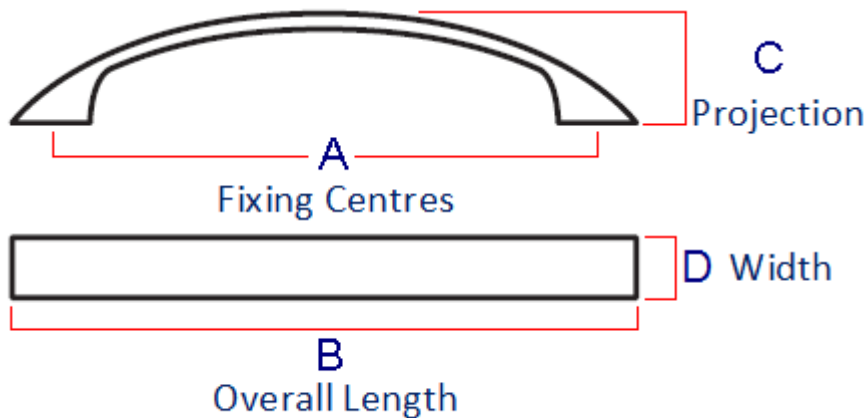

Size Details

Diagram May Not Represent Actual Shape Of The Handle

Item Code	Bolt centers (A)	Overall Length (B)	Projection (C)	Width (D)
30337.1	128mm	162mm	24mm	19mm
30337.2	160mm	202mm	30mm	23mm

Base Material