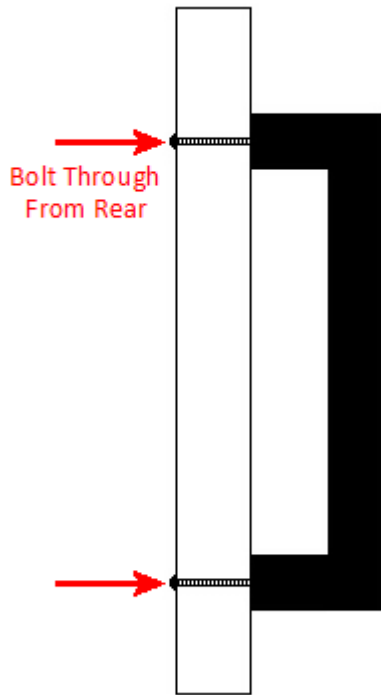


Slim Rectangular D Shape Cabinet Handles - 4 Sizes - Polished Chrome

Product Images

Description

- Slim rectangular D shape cabinet door handles.
- Thin rectangular bar measures 8mm x 7mm ideal for those looking for a sleek, minimal design handle.
- Bottom of the handle is rounded off for a nice comfortable grip.
- Shiny polished chrome plated finish.
- Available in 4 sizes up to 288mm long.

- Comes supplied with M4 fixing bolts.
- Suitable for use on kitchen cabinet doors, wardrobes, cupboard doors and drawers.

Size Details

Item Code	Bolt centers (A)	Overall Length (B)	Projection (C)	Width (D)	Bar Size
30364.1	128mm	162mm	26mm	7mm	8mm x 7mm
30364.2	160mm	192mm	26mm	7mm	8mm x 7mm
30364.3	192mm	224mm	26mm	7mm	8mm x 7mm
30364.4	256mm	288mm	26mm	7mm	8mm x 7mm

Alternative Finishes Available

- Satin nickel - (brushed finish.)

Fixings

- This handle is fitted via M4 bolts from the rear of the door / drawer - see below diagram.

- Comes supplied with M4 (diameter) x 25mm (long) bolts - Suitable for use on 18mm thick doors.
- For doors thicker than 18mm, longer M4 fixing bolts are available to buy separately. (See related products below.)