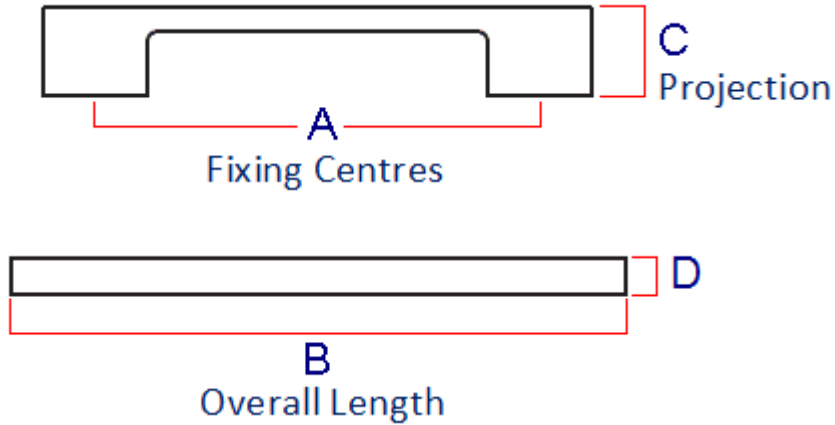


Slim Rectangular D Shape Cabinet Handles - 4 Sizes - Polished Chrome

Product Images

Description

- Slim rectangular D shape cabinet door handles.
- Thin rectangular bar measures 8mm x 7mm ideal for those looking for a sleek, minimal design handle.
- Bottom of the handle is rounded off for a nice comfortable grip.
- Shiny polished chrome plated finish.
- Available in 4 sizes up to 288mm long.

- Comes supplied with M4 fixing bolts.
- Suitable for use on kitchen cabinet doors, wardrobes, cupboard doors and drawers.

Size Details

Item Code	Bolt centers (A)	Overall Length (B)	Projection (C)	Width (D)	Bar Size
30364.1	128mm	162mm	26mm	7mm	8mm x 7mm
30364.2	160mm	192mm	26mm	7mm	8mm x 7mm
30364.3	192mm	224mm	26mm	7mm	8mm x 7mm
30364.4	256mm	288mm	26mm	7mm	8mm x 7mm