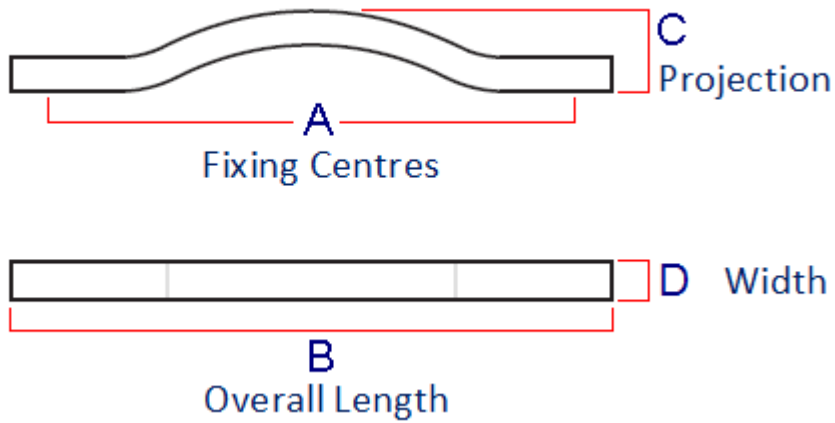


Contemporary Square Section Bow Handles - 3 Sizes - Polished Chrome

Product Images

Description

- Contemporary design square section bow shape cabinet door handles.
- Shiny polished chrome plated finish.
- Square section bar measures 10mm x 12mm.
- Available in 3 sizes including long lengths up to 407mm long. Ideal for use on tall doors or wide drawer units.
- Comes supplied with M4 fixing bolts.

- Suitable for use on kitchen cabinet doors, wardrobes, cupboard doors and drawers.

Size Details

Item Code	Bolt centers (A)	Overall Length (B)	Projection (C)	Width (D)	Bar Size
30366.1	160mm	240mm	35mm	12mm	12mm x 10mm
30366.2	192mm	272mm	35mm	12mm	12mm x 10mm
30366.3	320mm	410mm	35mm	12mm	12mm x 10mm