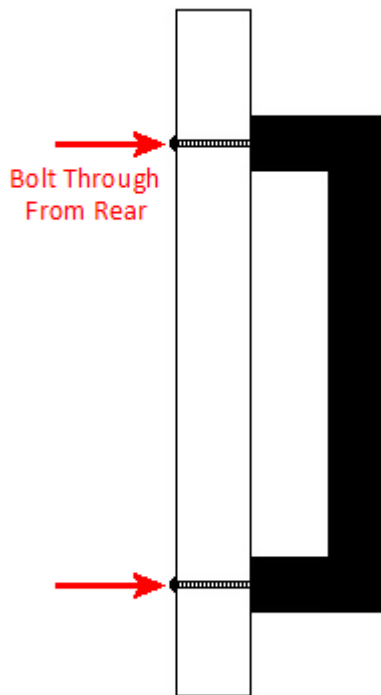


Contemporary Square Section Bow Handles - 3 Sizes - Polished Chrome

Product Images

Description

- Contemporary design square section bow shape cabinet door handles.
- Shiny polished chrome plated finish.
- Square section bar measures 10mm x 12mm.
- Available in 3 sizes including long lengths up to 407mm long. Ideal for use on tall doors or wide drawer units.
- Comes supplied with M4 fixing bolts.

- Suitable for use on kitchen cabinet doors, wardrobes, cupboard doors and drawers.

Size Details

Item Code	Bolt centers (A)	Overall Length (B)	Projection (C)	Width (D)	Bar Size
30366.1	160mm	240mm	35mm	12mm	12mm x 10mm
30366.2	192mm	272mm	35mm	12mm	12mm x 10mm
30366.3	320mm	410mm	35mm	12mm	12mm x 10mm

Alternative Finishes Available

- Satin nickel - (brushed finish.)

Fixings

- This handle is fitted via M4 bolts from the rear of the door / drawer - see below diagram.

- Comes supplied with M4 (diameter) x 25mm (long) bolts - Suitable for use on 18mm thick doors.
- For doors thicker than 18mm, longer M4 fixing bolts are available to buy separately. (See related products below.)

30366.1 - Contemporary Square Section Bow Handle - Polished Chrome - 160mm Bolt Centres - (240mm Overall) - Each

30366.2 - Contemporary Square Section Bow Handle - Polished Chrome - 192mm Bolt Centres - (272mm Overall) - Each