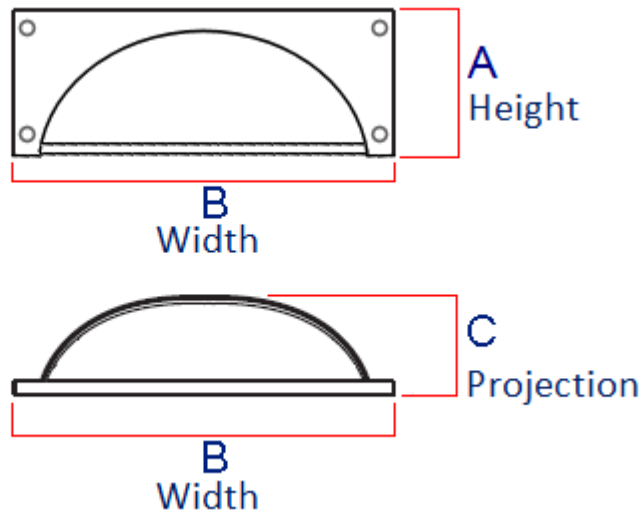

### Description

---

- 30372.1 - a traditional half moon shape cup handle with a square backplate.
- Traditional face fix design via supplied wood screws.
- Pewter effect finish - a rustic hammered finish which is grey in colour with a very slight golden undertone.
- This popular, classic design handle is suitable for use in traditional areas including, kitchen cabinet doors, wardrobes, cupboard doors and drawers.
- Measures 90mm wide x 40mm high.

## Size Details

Item Code	Height (A)	Width (B)	Projection (C)
30372.1	40mm	90mm	23mm