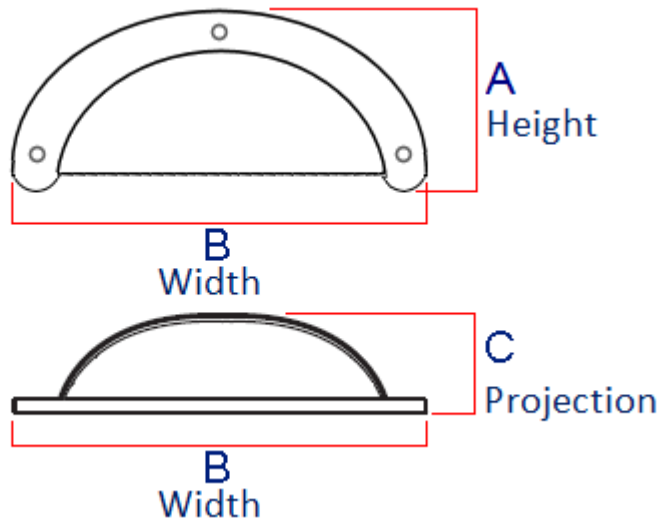


Traditional Face Fix Oval Plate Cup Handle - 104mm x 50mm - Pewter Effect

Product Images

Description

- 30373.1 - a traditional half moon shape cup handle with an oval shape backplate.
- Traditional face fix design via supplied wood screws.
- Pewter effect finish - a rustic hammered finish which is grey in colour with a very slight golden undertone.
- This popular, classic design handle is suitable for use in traditional areas including, kitchen cabinet doors, wardrobes, cupboard doors and drawers.
- Measures 104mm wide x 50mm high.

Size Details

Item Code	Height (A)	Width (B)	Projection (C)
30373.1	50mm	104mm	26mm

Base Material

- Made from iron.

Finish Details

- Pewter effect - a rustic hammered finish which is grey in colour with a very slight golden undertone.

Fixings

- This handle is face fixed to the door, drawer via traditional slotted wood screws.
- Come supplied with matching raised head slotted screws.

Usage

- Suitable for internal use.

Unit Of Sale

- This cabinet handle is sold individually - (Each)

Products in this set

30373.1 - Traditional Face Fix Oval Plate Cup Handle - Pewter Effect - 104mm x 50mm - Each