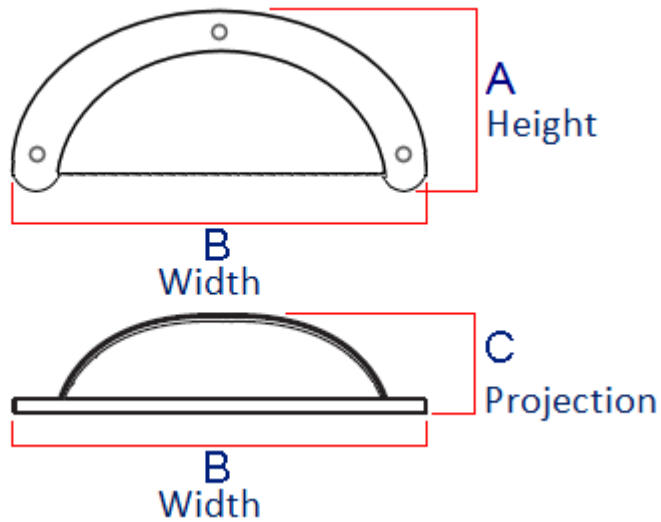

### Description

---

- 30373.1 - a traditional half moon shape cup handle with an oval shape backplate.
- Traditional face fix design via supplied wood screws.
- Pewter effect finish - a rustic hammered finish which is grey in colour with a very slight golden undertone.
- This popular, classic design handle is suitable for use in traditional areas including, kitchen cabinet doors, wardrobes, cupboard doors and drawers.
- Measures 104mm wide x 50mm high.

## Size Details

| Item Code | Height (A) | Width (B) | Projection (C) |
|-----------|------------|-----------|----------------|
| 30373.1   | 50mm       | 104mm     | 26mm           |