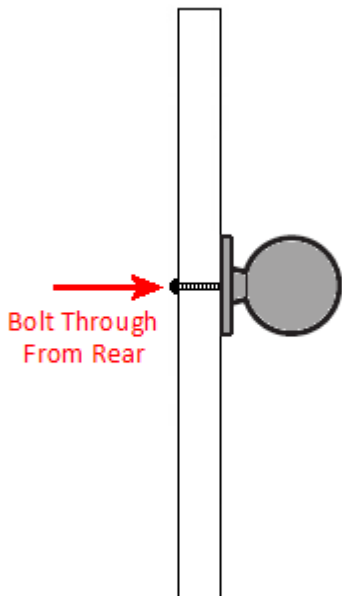


Clear Glass Ball Shape Cupboard Knobs - 3 Sizes - With Satin Chrome Rose

Product Images

Description

- Ball shape cupboard door knobs made from a clear / transparent glass with a brushed satin chrome plated back plate.
- This popular glass range is ideal for use on classic or contemporary units including, kitchen cabinet doors, wardrobes, cupboard doors and drawers.
- Available in 3 sizes from a small 25mm diameter up to a larger 35mm diameter.

Size Details

Item Code	Knob Diameter	Backplate (Rose) Diameter	Projection From Door
30380.1	25mm	20mm	36mm
30380.2	30mm	26mm	43mm
30380.3	35mm	26mm	48mm

Base Material

- Knob made from clear glass.
- Backplate (rose) made from solid brass.

Finish Details

- Clear / transparent glass knob.
- Satin chrome - this item has been chrome plated and satinised to produce a matt brushed finish.
- Satin chrome is a grey colour with blue undertones and visible brush marks in the surface of the item.

Alternative Finishes Available

- Polished chrome
- Polished brass

Fixings

- This cupboard knob is fitted via a M4 bolt from the rear of the door / drawer - see below diagram.

- Bolt through fixings provide a superior strong fixing allowing this knob to be fitted to tall or heavy doors.
- Comes supplied with a 25mm long bolt - suitable for use on 18mm thick doors.
- For doors thicker than 18mm, longer M4 fixing bolts are available to buy separately. (See related products below.)