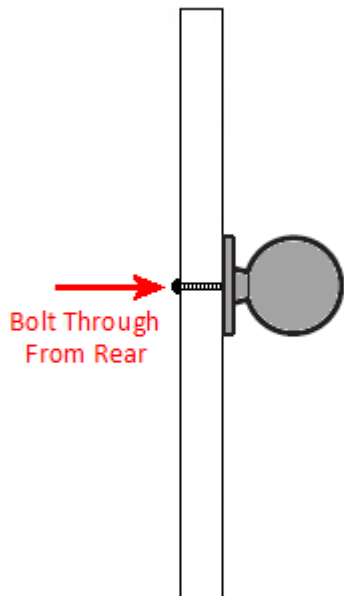

## Size Details

Item Code	Knob Diameter	Backplate (Rose) Diameter	Projection From Door
30392.1	25mm	32mm	30mm
30392.2	30mm	38mm	36mm
30392.3	38mm	48mm	45mm

## Fixings

- This handle is fitted via a M4 bolt from the rear of the door / drawer - see below diagram.

- Bolt through fixings provide a superior strong fixing allowing this knob to be fitted to tall or heavy doors.
- Supplied with M4 (diameter) x 25mm (long) bolts.