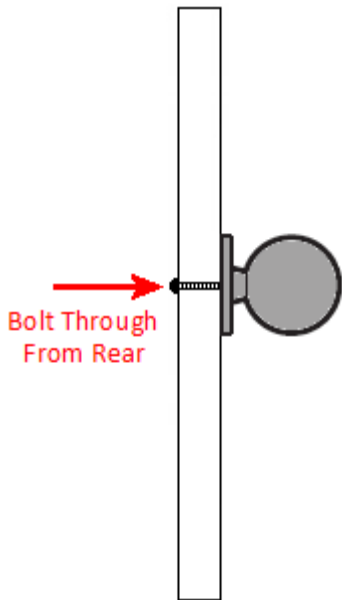


Traditional Stepped Pattern Disc Shape Cupboard Knob - Antique Distressed Brass

Product Images

Description

- 30400.1 - a traditional pattern flat disc shape cupboard door knob with a slight stepped pattern detail and an antique distressed brass finish.
- Available in one size only this cupboard knob measures 34mm in diameter.
- Suitable for use on kitchen cabinet doors, wardrobes, cupboard doors and drawer units.
- Antique brass colour with a distressed rustic finish.

Size Details

Item Code	Knob Diameter	Backplate (Rose) Diameter	Projection From Door
30400.1	34mm	20mm	26mm

Base Material

- Made from a zinc alloy.

Finish Details

- Antique distressed brass - a dark brown colour with golden highlights. This finish is known as "distressed" because the surface of the item is very slightly mottled. (As though the item has been very slightly hammered.)
- Antique distressed brass is an applied finish used to give items an aged, tarnished look..

Alternative Finishes Available

- Antique burnished brass - (a smoother more brushed finish)
- Pewter effect
- Satin nickel

Fixings

- This cupboard knob is fitted via a M4 bolt from the rear of the door / drawer - see below diagram.

- Bolt through fixings provide a superior strong fixing allowing this knob to be fitted to tall or heavy doors.
- Comes supplied with a 25mm long bolt - suitable for use on 18mm thick doors.
- For doors thicker than 18mm, longer M4 fixing bolts are available to buy separately. (See related products below.)