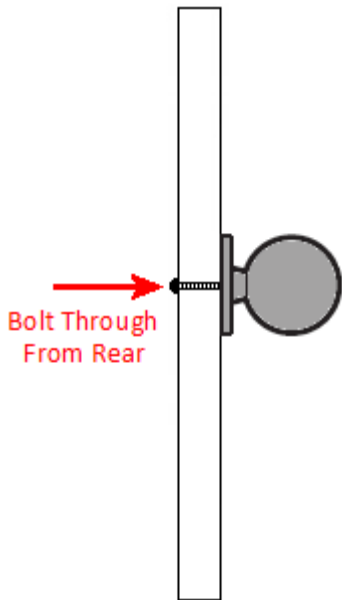


Traditional Stepped Pattern Disc Shape Cupboard Knob - Antique Burnished Brass

Product Images

Description

- A traditional pattern flat disc shape cupboard door knob with a slight stepped pattern detail and an antique burnished brass finish.
- Available in one size only this cupboard knob measures 34mm in diameter.
- Suitable for use on kitchen cabinet doors, wardrobes, cupboard doors and drawer units.
- Antique burnished brass finish. (Brushed aged brass colour.).

Size Details

Item Code	Knob Diameter	Backplate (Rose) Diameter	Projection From Door
30401.1	34mm	20mm	26mm

Base Material

- Made from a zinc alloy.

Finish Details

- Antique burnished brass - a dark brown colour with golden highlights and visible brush marks in the surface of the item.
- Antique burnished brass is an applied finish used to give items an aged, tarnished look.
- This item has been lacquered to help protect and maintain the antique finish.

Alternative Finishes Available

- Antique distressed brass - (a more rustic hammered style finish)
- Pewter effect
- Satin nickel

Fixings

- This cupboard knob is fitted via a M4 bolt from the rear of the door / drawer - see below diagram.

- Bolt through fixings provide a superior strong fixing allowing this knob to be fitted to tall or heavy doors.
- Comes supplied with a 25mm long bolt - suitable for use on 18mm thick doors.
- For doors thicker than 18mm, longer M4 fixing bolts are available to buy separately. (See related products below.)