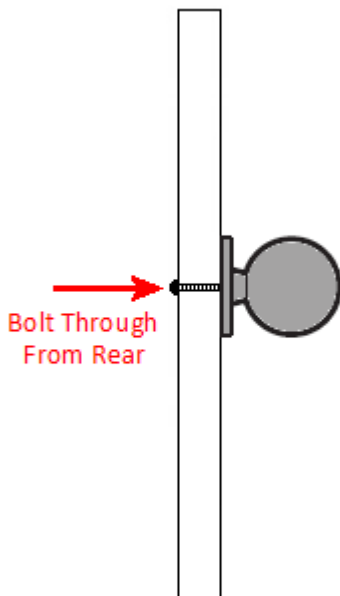


Heavy Quality - Real Solid Bronze Cottage Style Cupboard Knob - 38mm Diameter

Product Images

Description

- 30403.1 - a heavy quality, traditional mushroom shape cottage style cupboard door knob made from real solid bronze.
- High architectural quality range, this knob is made from solid bronze giving the item a heavy luxurious feel.
- This popular design is ideal for use on classic or traditional units including, kitchen cabinet doors, wardrobes, cupboard doors and drawers.
- Available in one size only this knob measures 38mm in diameter.

- Rustic style finish (this knob is not a completely smooth finish.)

Size Details

Item Code	Knob Diameter	Backplate (Rose) Diameter	Projection From Door
30403.1	38mm	35mm	34mm

Base Material

- Made from real solid bronze.

Fixings

- This handle is fitted via a M4 bolt from the rear of the door / drawer - see below diagram.

- Bolt through fixings provide a superior strong fixing allowing this knob to be fitted to tall or heavy doors.
- Comes supplied with a 25mm long bolt - suitable for use on 18mm thick doors.
- For doors thicker than 18mm, longer M4 fixing bolts are available to buy separately.(See related products below.)