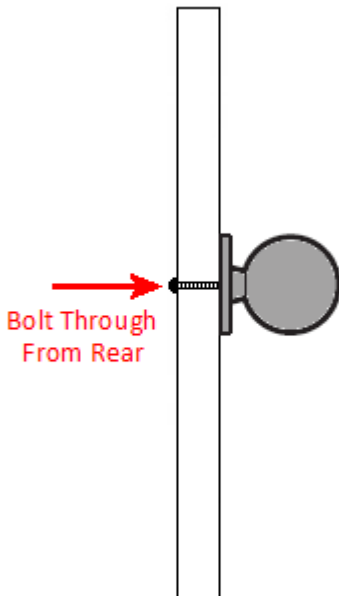

Plain Ball Shape Cupboard Knobs With Fixed Rose - 2 Sizes - Satin Chrome

Product Images

Description

- Small plain design, ball shape cupboard door knobs with a fixed backplate rose.
- These cupboard knobs are a brushed satin chrome plated finish.
- Ideal for use on classic or contemporary units including, kitchen cabinet doors, wardrobes, cupboard doors and drawers.

Size Details

Item Code	Knob Diameter	Backplate (Rose) Diameter	Projection From Door
30409.3	25mm	25mm	31mm

30409.4	30mm	30mm	38mm
---------	------	------	------

Base Material

- Made from solid brass.

Finish Details

Alternative Finishes Available

- Polished chrome
- Polished brass

Fixings

- This handle is fitted via a M4 bolt from the rear of the door / drawer - see below diagram.

- Bolt through fixings provide a superior strong fixing allowing this knob to be fitted to tall or heavy doors.
- Comes supplied with a 25mm long bolt - suitable for use on 18mm thick doors.
- For doors thicker than 18mm, longer M4 fixing bolts are available to buy separately. (See related products below.)